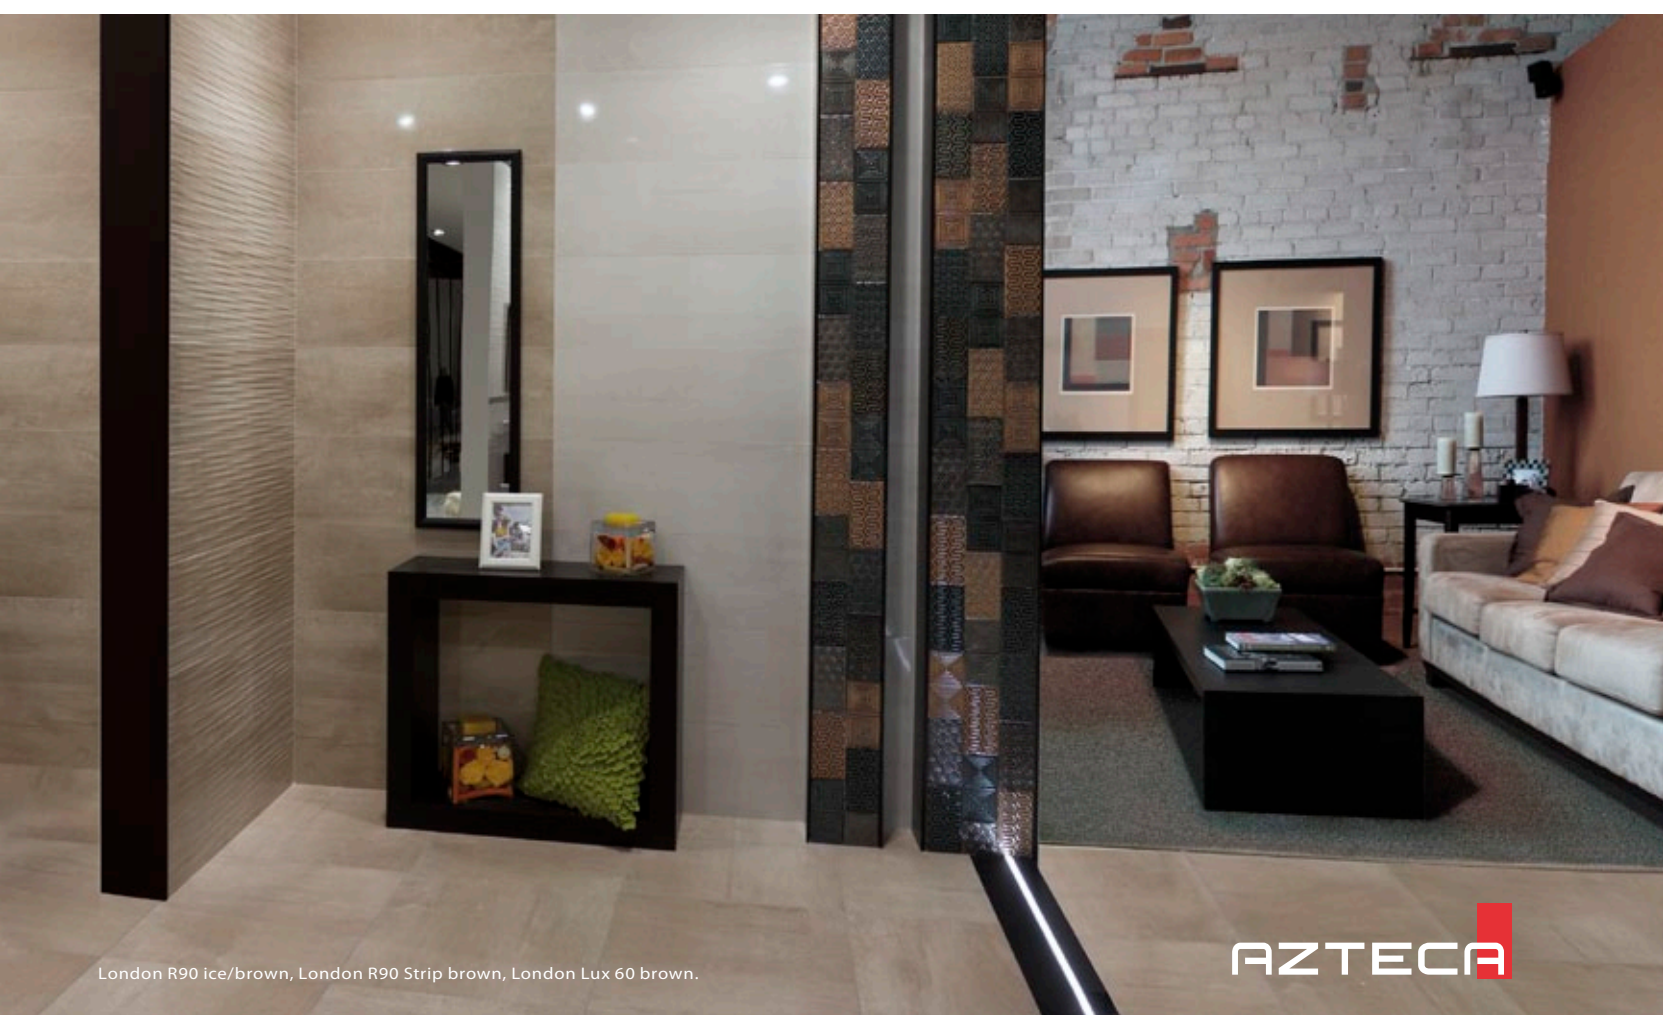

London R90 ice/grey, London R90 Strip ice, Jazz 90 blue, Decorado Liverpool R90 grey, London Lux 60 grey.

London R90 ice/brown, London R90 Strip brown, London Lux 60 brown.

AZTECA

Ice

Grey

Brown

FORMATOS:
SIZE OPTIONS: