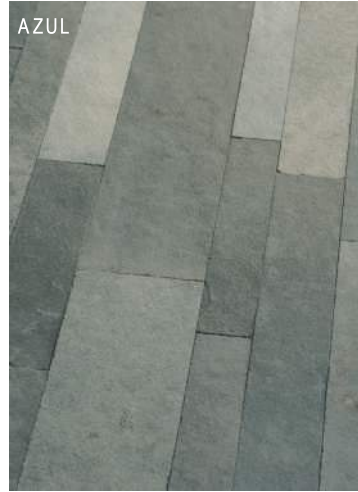

BAHIA

CACAO

AZUL