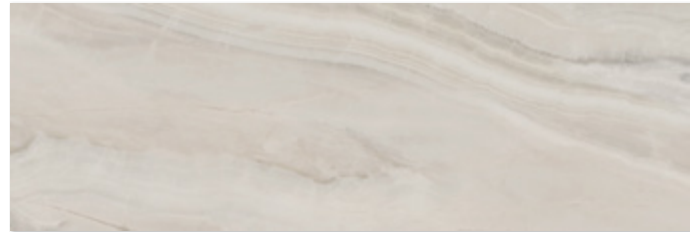

LIRA WHITE
 60x60 cm/24"x24" RC

COLOURS: / COLORES:

LIRA WHITE

LIRA DUNE WHITE

LIRA IVORY

LIRA DUNE IVORY

LIRA NATURAL

LIRA DUNE NATURAL