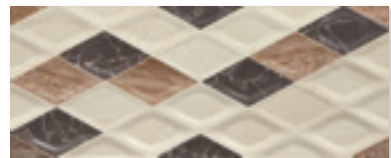

DAÍNO ROMBOS MULTI

ADDITIONAL INFORMATION: / INFORMACIÓN ADICIONAL:

V.1 Aesthetic classification: V.1 UNIFORM APPEARANCE
Clasificación estética: V.1 APARIENCIA UNIFORME

AVAILABLE FORMATS: / FORMATOS DISPONIBLES:

PIECES NAME NOMBRE DE LA PIEZA	SIZES (CM) FORMATOS (CM)	WORK SIZE (MM) FORMATO DE FABRICACIÓN (MM)	PRICE GROUP GRUPO DE PRECIO
DAÍNO NATURAL	20x50 cm/8"x20"	200 x 500 x 9	M241
DAÍNO ROMBOS	20x50 cm/8"x20"	200 x 500 x 10,5	M258
DAÍNO ROMBOS MULTI	20x50 cm/8"x20"	200 x 500 x 10,5	M267

DAÍNO NATURAL
20x50 cm/8"x20"

DAÍNO ROMBOS NATURAL
20x50 cm/8"x20"

DAÍNO ROMBOS MULTI
20x50 cm/8"x20"

DAÍNO ROMBOS NATURAL
20x50 cm/8"x20"