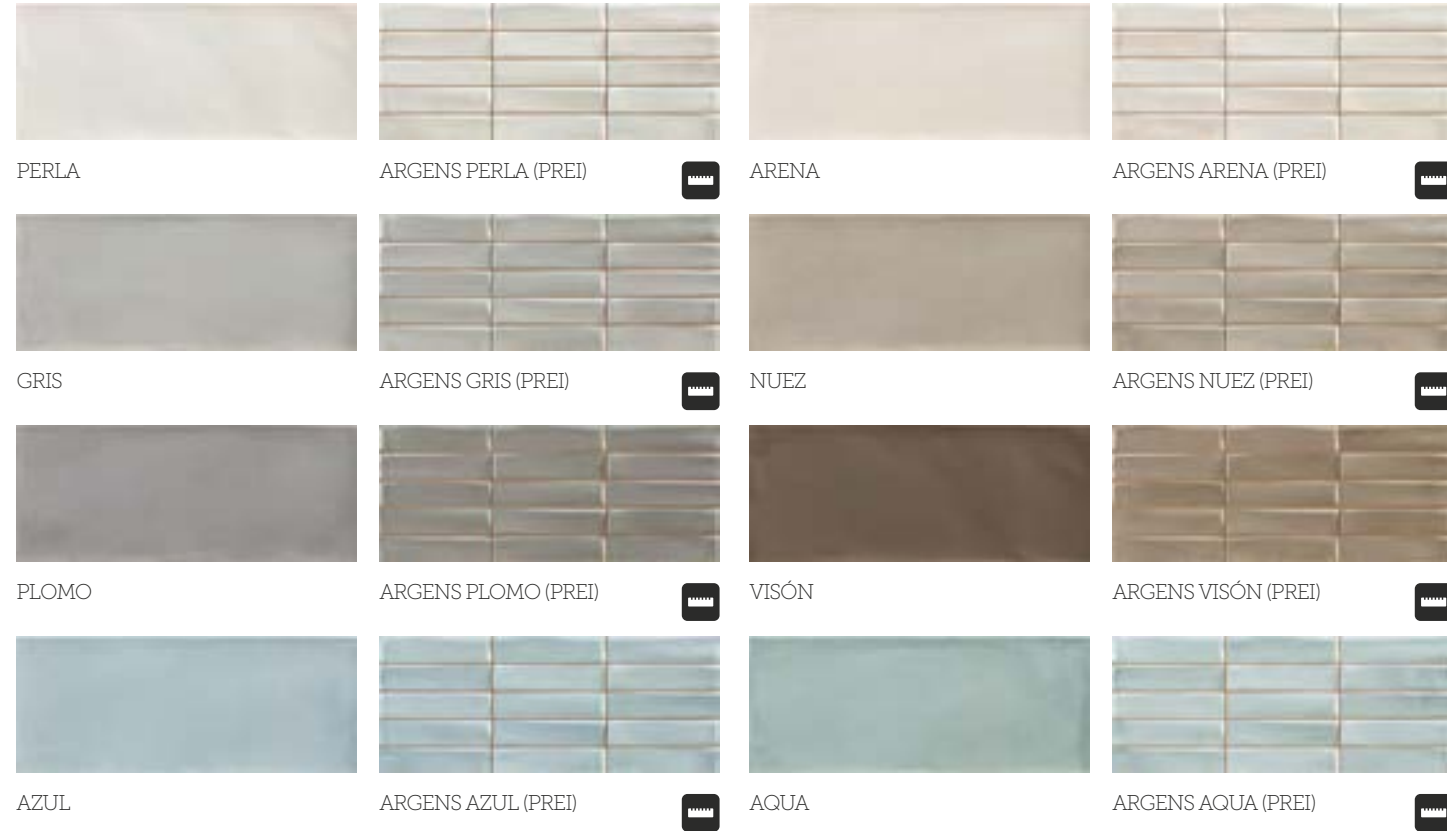

CAMARGUE

WALL TILE + RED BODY + MATT + RELIEF
AZULEJO + PASTA ROJA + MATE + RELIEVE
20x50 cm/8"x20"

COLOURS / COLORES

SPECIAL PIECES / PIEZAS ESPECIALES

ISSOLE COLD

ISSOLE WARM

ADDITIONAL INFORMATION / INFORMACIÓN ADICIONAL

This product has different designs in the same box, in a random pattern.
Este producto posee varios diseños diferentes que se sirven en la misma caja de forma aleatoria.

SIZES / FORMATOS

CAMARGUE ARENA/VISÓN
20x50 cm/8"x20"

ARGENS MOSAIC NUEZ (PREI)
20x50 cm/8"x20"

CAMARGUE DECOR WARM
33,3x33,3 cm/13"x13" [GR]