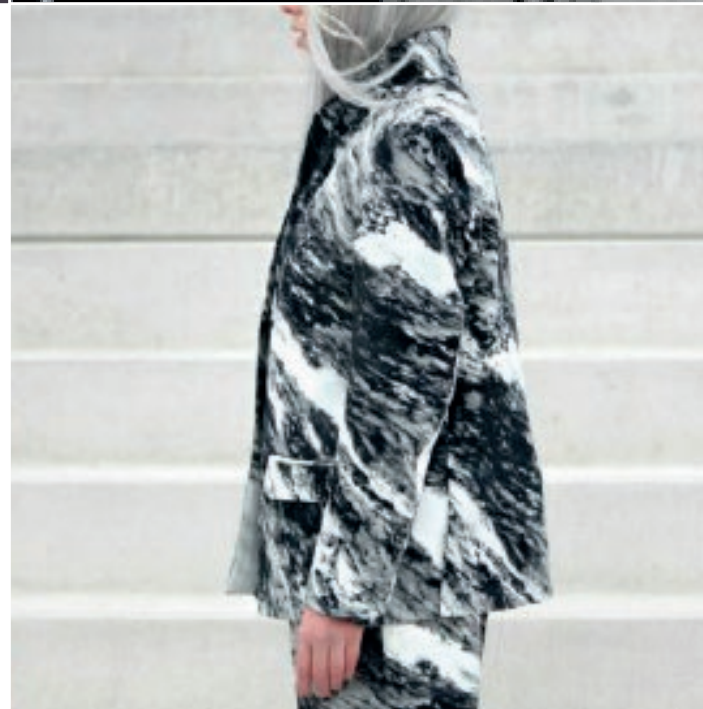

THE MARBLE TREND