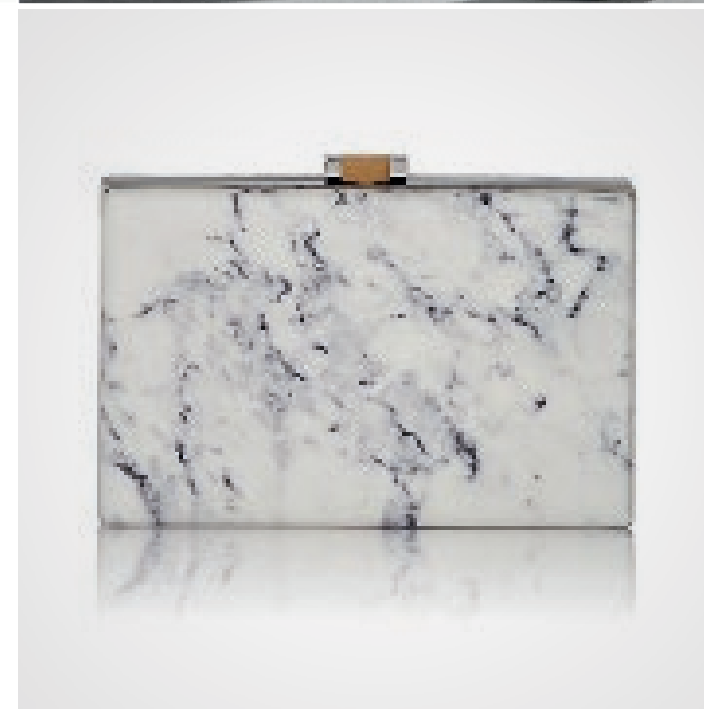

THE MARBLE TREND