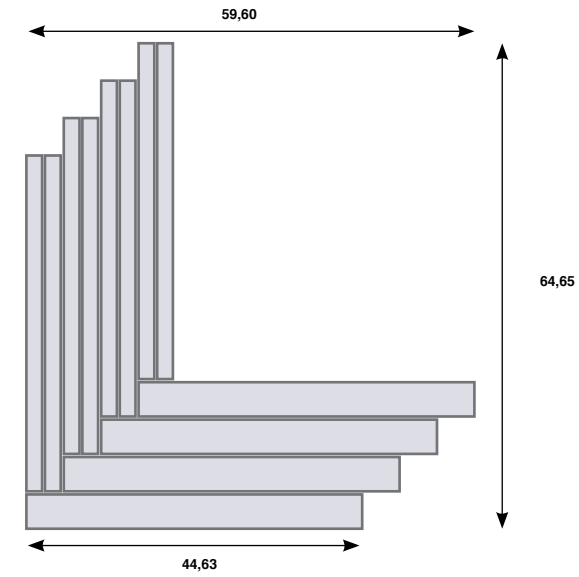

OBJECT 7.0 BLACK NATURAL

7mm