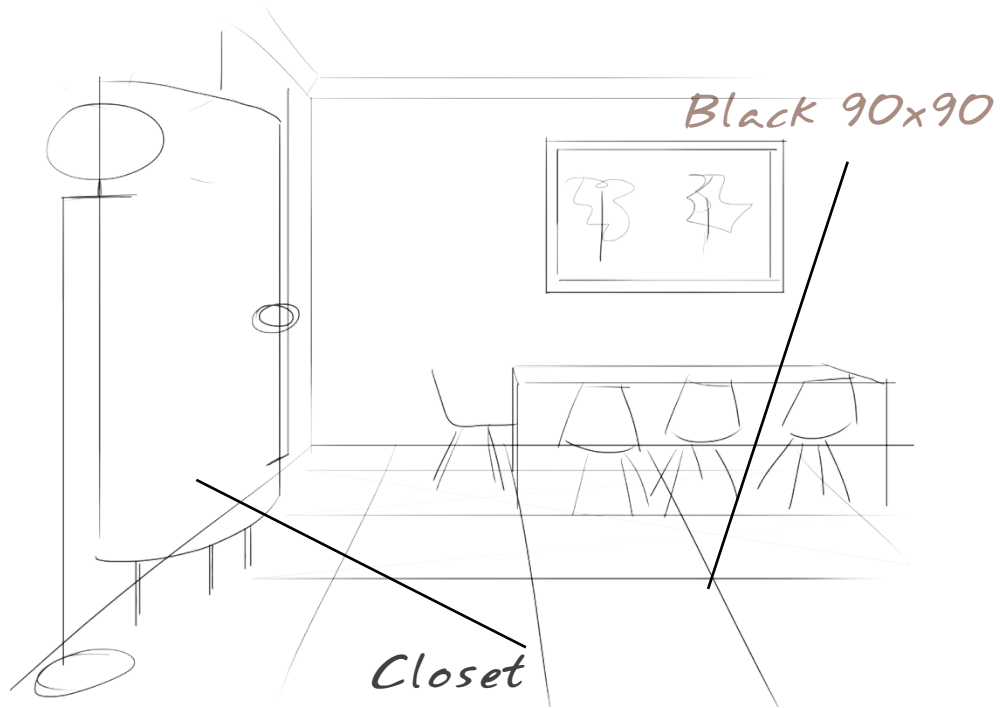

*Sensory bathroom
Tiled with Nanofacture black 90x90 and black
mosaico.
Walls covered with Nanofacture black mosaico
decor 2,5x2,5 and Nanofacture grey 45x90*

Casual dining room
Tiled with Nanofacture black 90x90