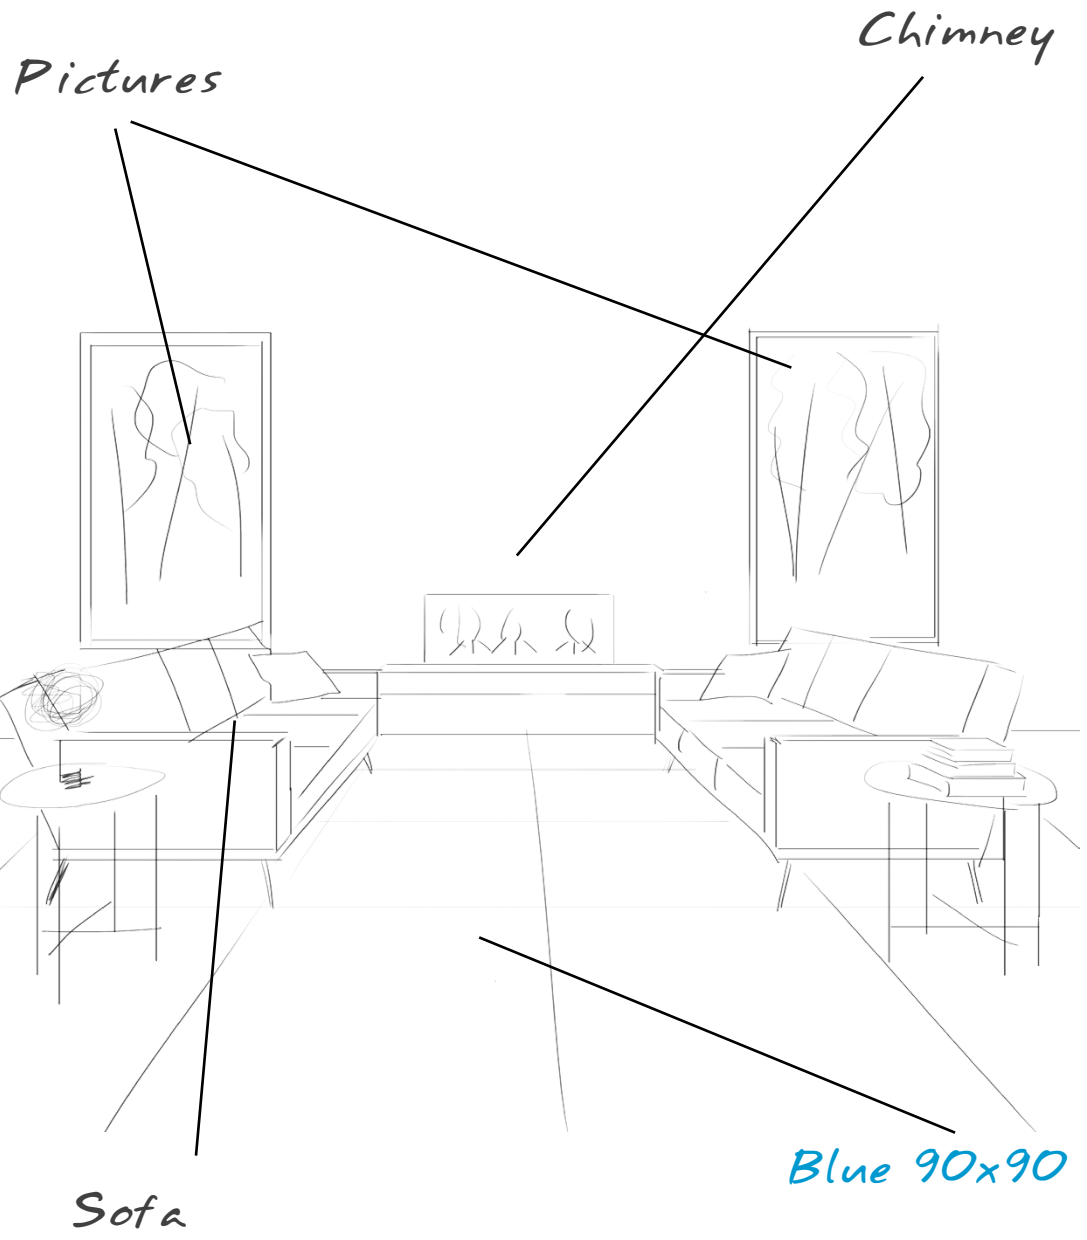

Nanofactory 7.0 serie 15x90
(14,74 x 89,46 cm - 5.80" x 35.22")

Nanofactory 7.0 blue natural lista 15x90 G-1410