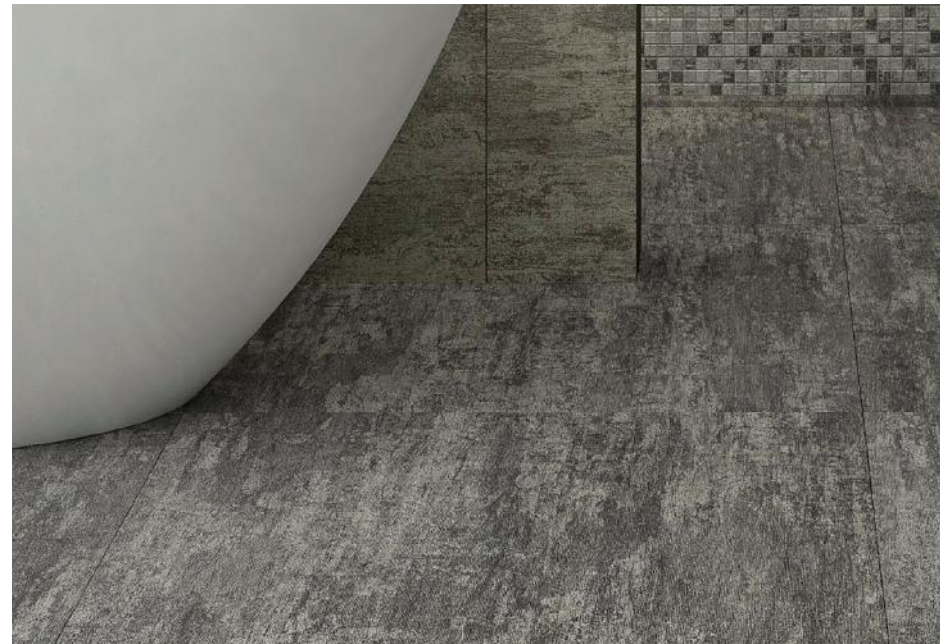

*Sensory bathroom
Tiled with Nanofacture black 90x90 and black
mosaico.
Walls covered with Nanofacture black mosaico
decor 2,5x2,5 and Nanofacture grey 45x90*