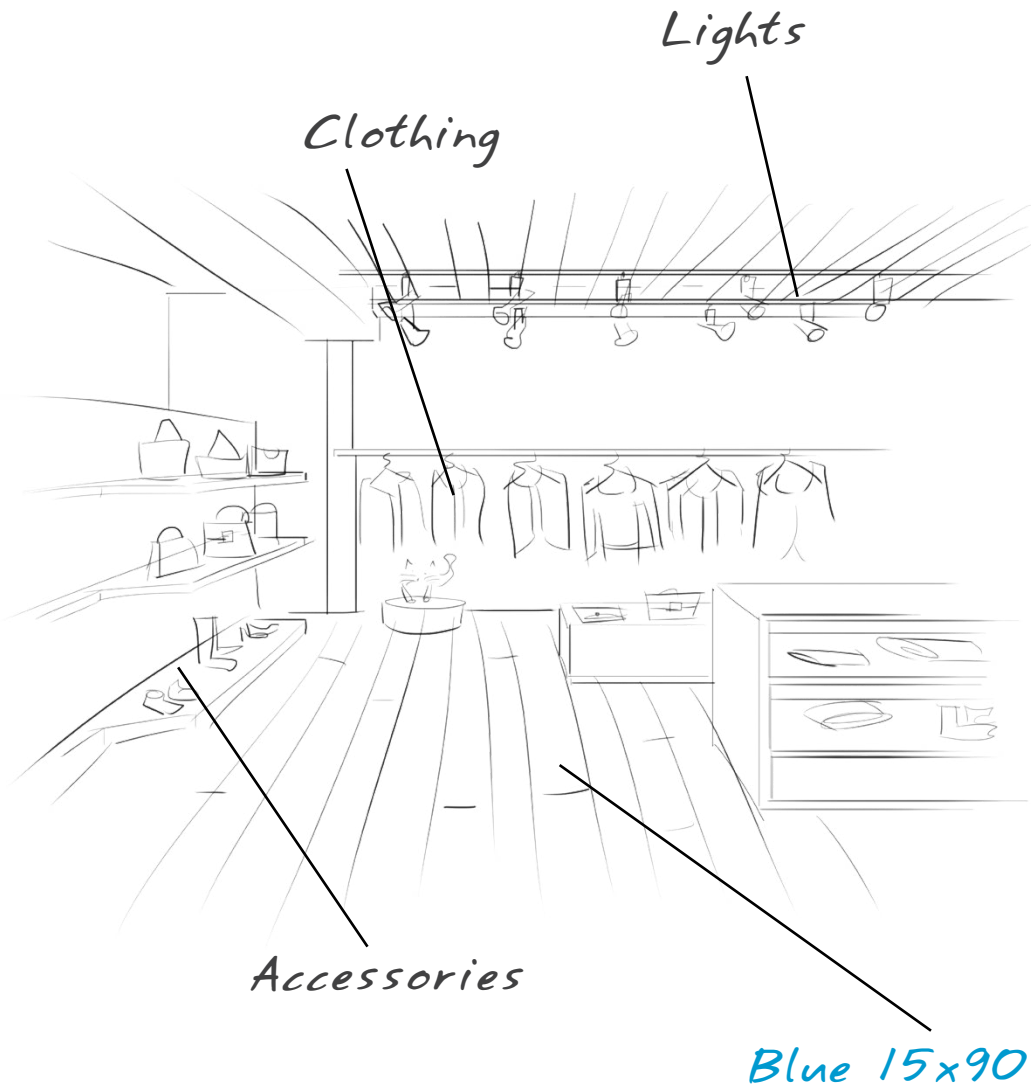

Trendy boutique
Tiled with Nanofacture blue 15x90