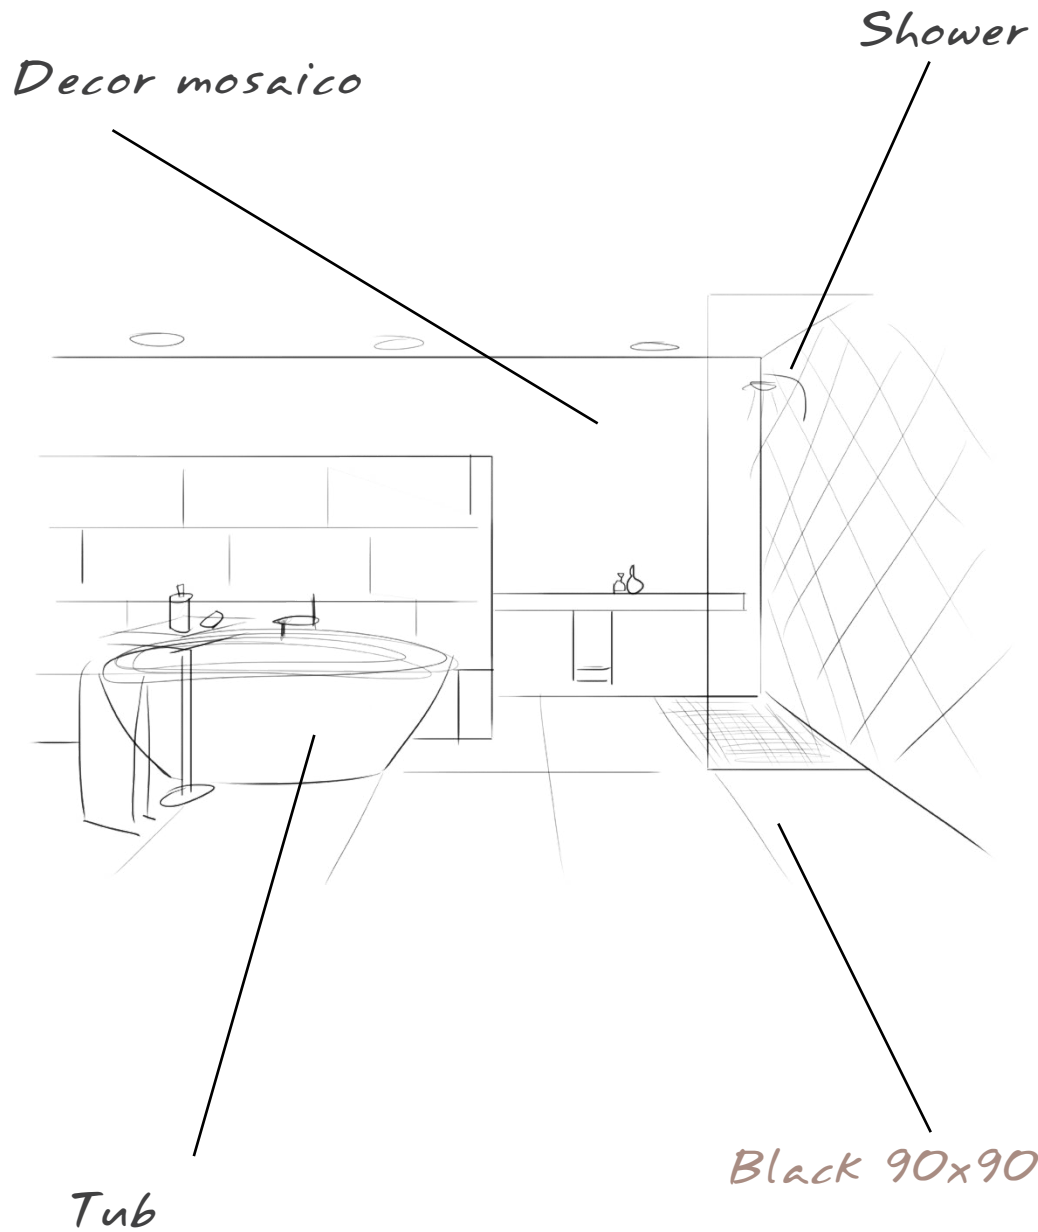

Nanofacture 7.0 serie 15x90
(14,74 x 89,46 cm - 5.80" x 35.22")

Nanofacture 7.0 black natural lista 15x90 G-1410

*Sensory bathroom
Tiled with Nanofacture black 90x90 and black
mosaico.
Walls covered with Nanofacture black mosaico
decor 2,5x2,5 and Nanofacture grey 45x90*