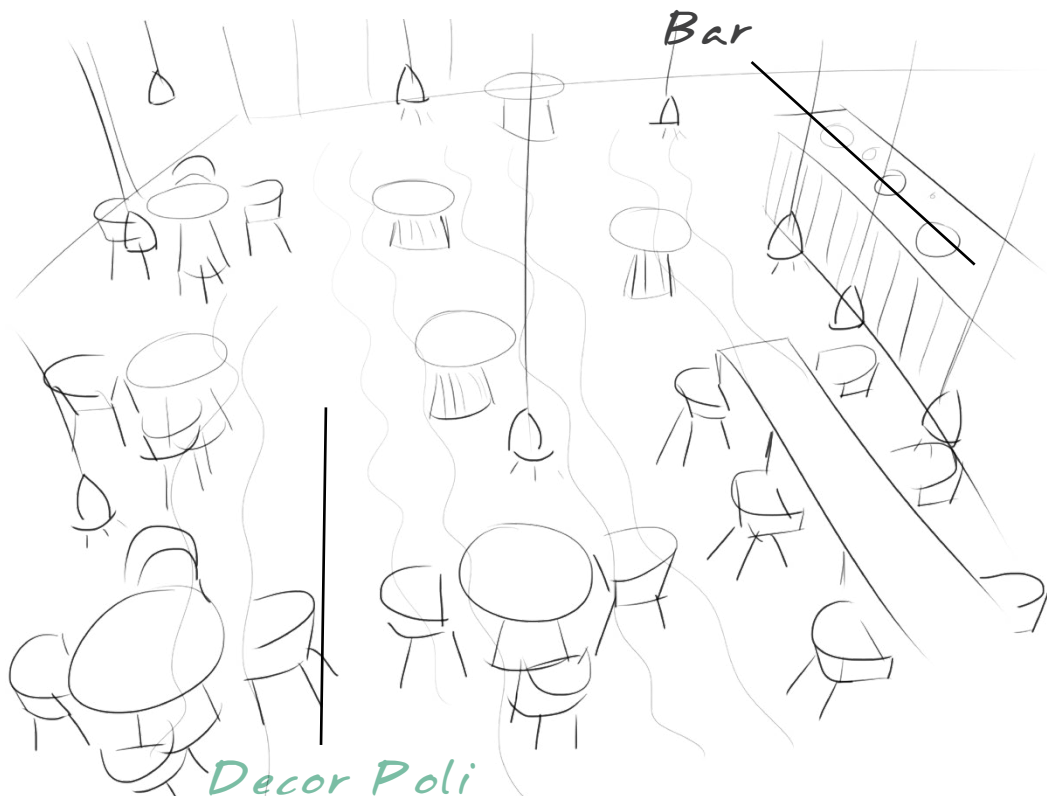

Nanofacture 7.0 grey natural mosaico 2,5x2,5 G-1708

Window

Lc2 chair

Picture

Grey 90x90

Modern lobby.
Tiled with Nanofacture grey 90x90

3. In White, 1966
Olio sopra cartone
127 x 119 cm
P. 48

Downtown restaurant
Tiled with Nanofacture decor policromatico blue