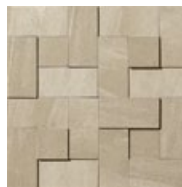

Materia beige nat mosaico brick
(29,75 x 29,75 cm - 11.71" x 11.71")
G-1780