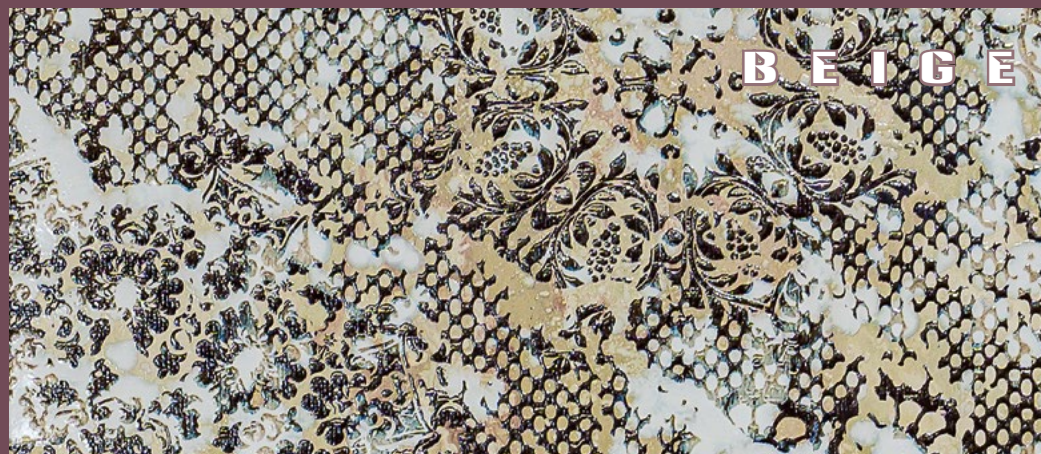

25x29 cm
9.84'x11.42'

colors:
03

thickness:
10 mm

finishes:
01

Natural

INEDITA BLUE natural 50x100

INEDITA BLUE hexagon 25x29

INEDITA BLUE Hexagon 25x29