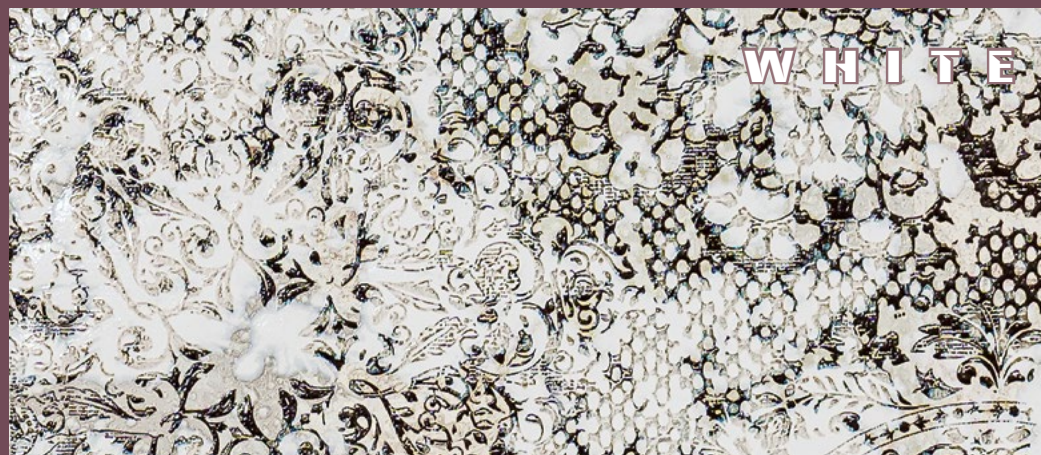

25x29 cm
9.84'x11.42'

colors:
03

thickness:
10 mm

finishes:
01

Natural

INEDITA BLUE natural 50x100

INEDITA BLUE hexagon 25x29

INEDITA BLUE Hexagon 25x29