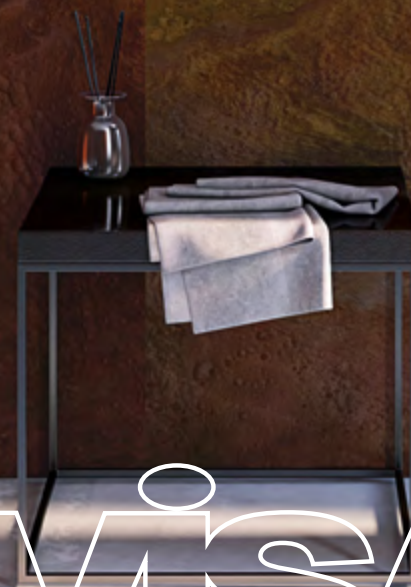

aquarela
collection