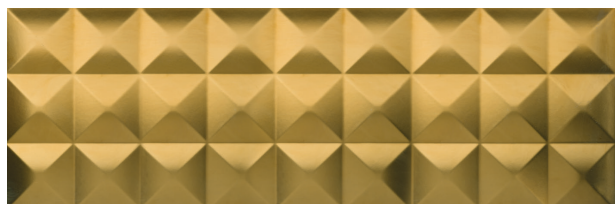

Neutral Oro Guiza*
29,75x89,46 cm - 11,71"x35,22"
G-2465