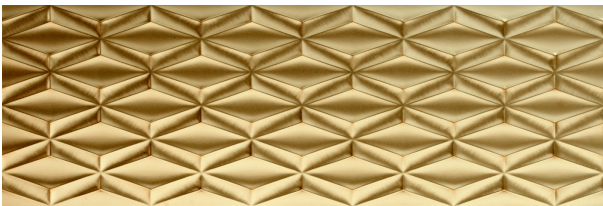

# Mixing

Mixing Ivory  
29,75x89,46 cm - 11,71"x35,22"  
G-3230

Mixing Ivory Rhombus  
29,75x89,46 cm - 11,71"x35,22"  
G-3258

Mixing Ivory Mosaico 5x5  
29,75x29,75 cm  
11,71"x11,71"  
G-3700

Neutral Gold Rhombus  
29,75x89,46 cm - 11,71"x35,22"  
G-2465

Main Gold - Silver - Walnut - Grey Lista  
1,5x89,46 cm - 0,59"x35,22"  
G-2131

Rail Walnut Lista  
2x89,46 cm - 0,79"x35,22"  
G-2143

Vita Mate Lista  
1,5x89,46 cm - 0,79"x35,22"  
G-2091

Mixing Grey  
29,75x89,46 cm - 11,71"x35,22"  
G-3230

\*Side View Corner 30 /  
Perfil Corner 30

Corner 30\*  
2x29,75 cm  
0,79"x11,71"  
G-2085

\* available in all colours of collection /  
disponible en todos los colores de la colección

**Content of recycled material**  
Contenido de material reciclado