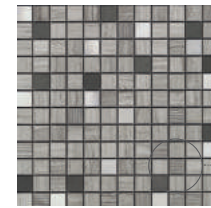

G-3194

Marbox Serpentine Natural
59,55x59,55 cm - 23,45"x23,45"

G-3194

Marbox Calacatta Natural
59,55x59,55 cm - 23,45"x23,45"

G-3194

Marbox Serpentine Mosaico 2,5x2,5
29,75x29,75 cm - 11,71"x11,71"

G-3756

Marbox Serpentine Mosaico Decor
29,75x29,75 cm - 11,71"x11,71"