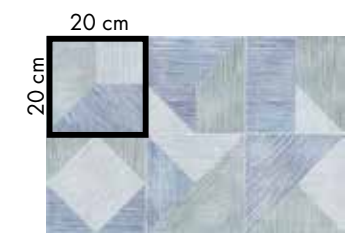

20x20
PLAY STRING MIX COLD
0003489 nat. F 62,90

GRES PORCELLANATO
PORCELAIN TILES