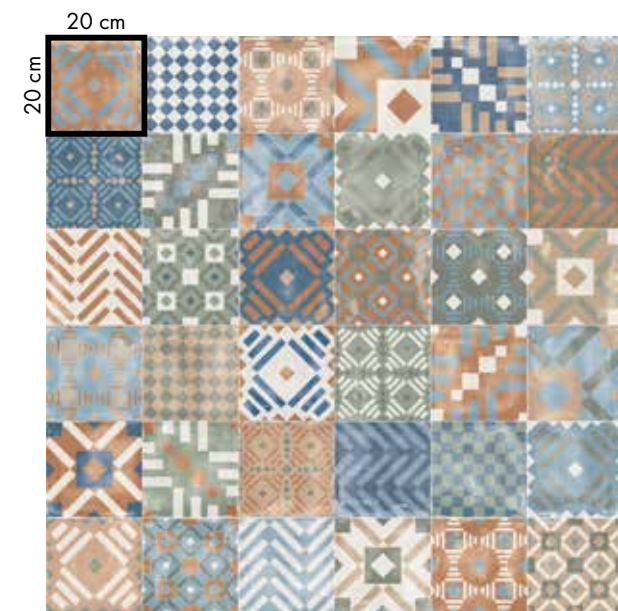

20x20
PLAY LABYRINTH MIX MULTICOLOR
0003352 nat. F 62,90