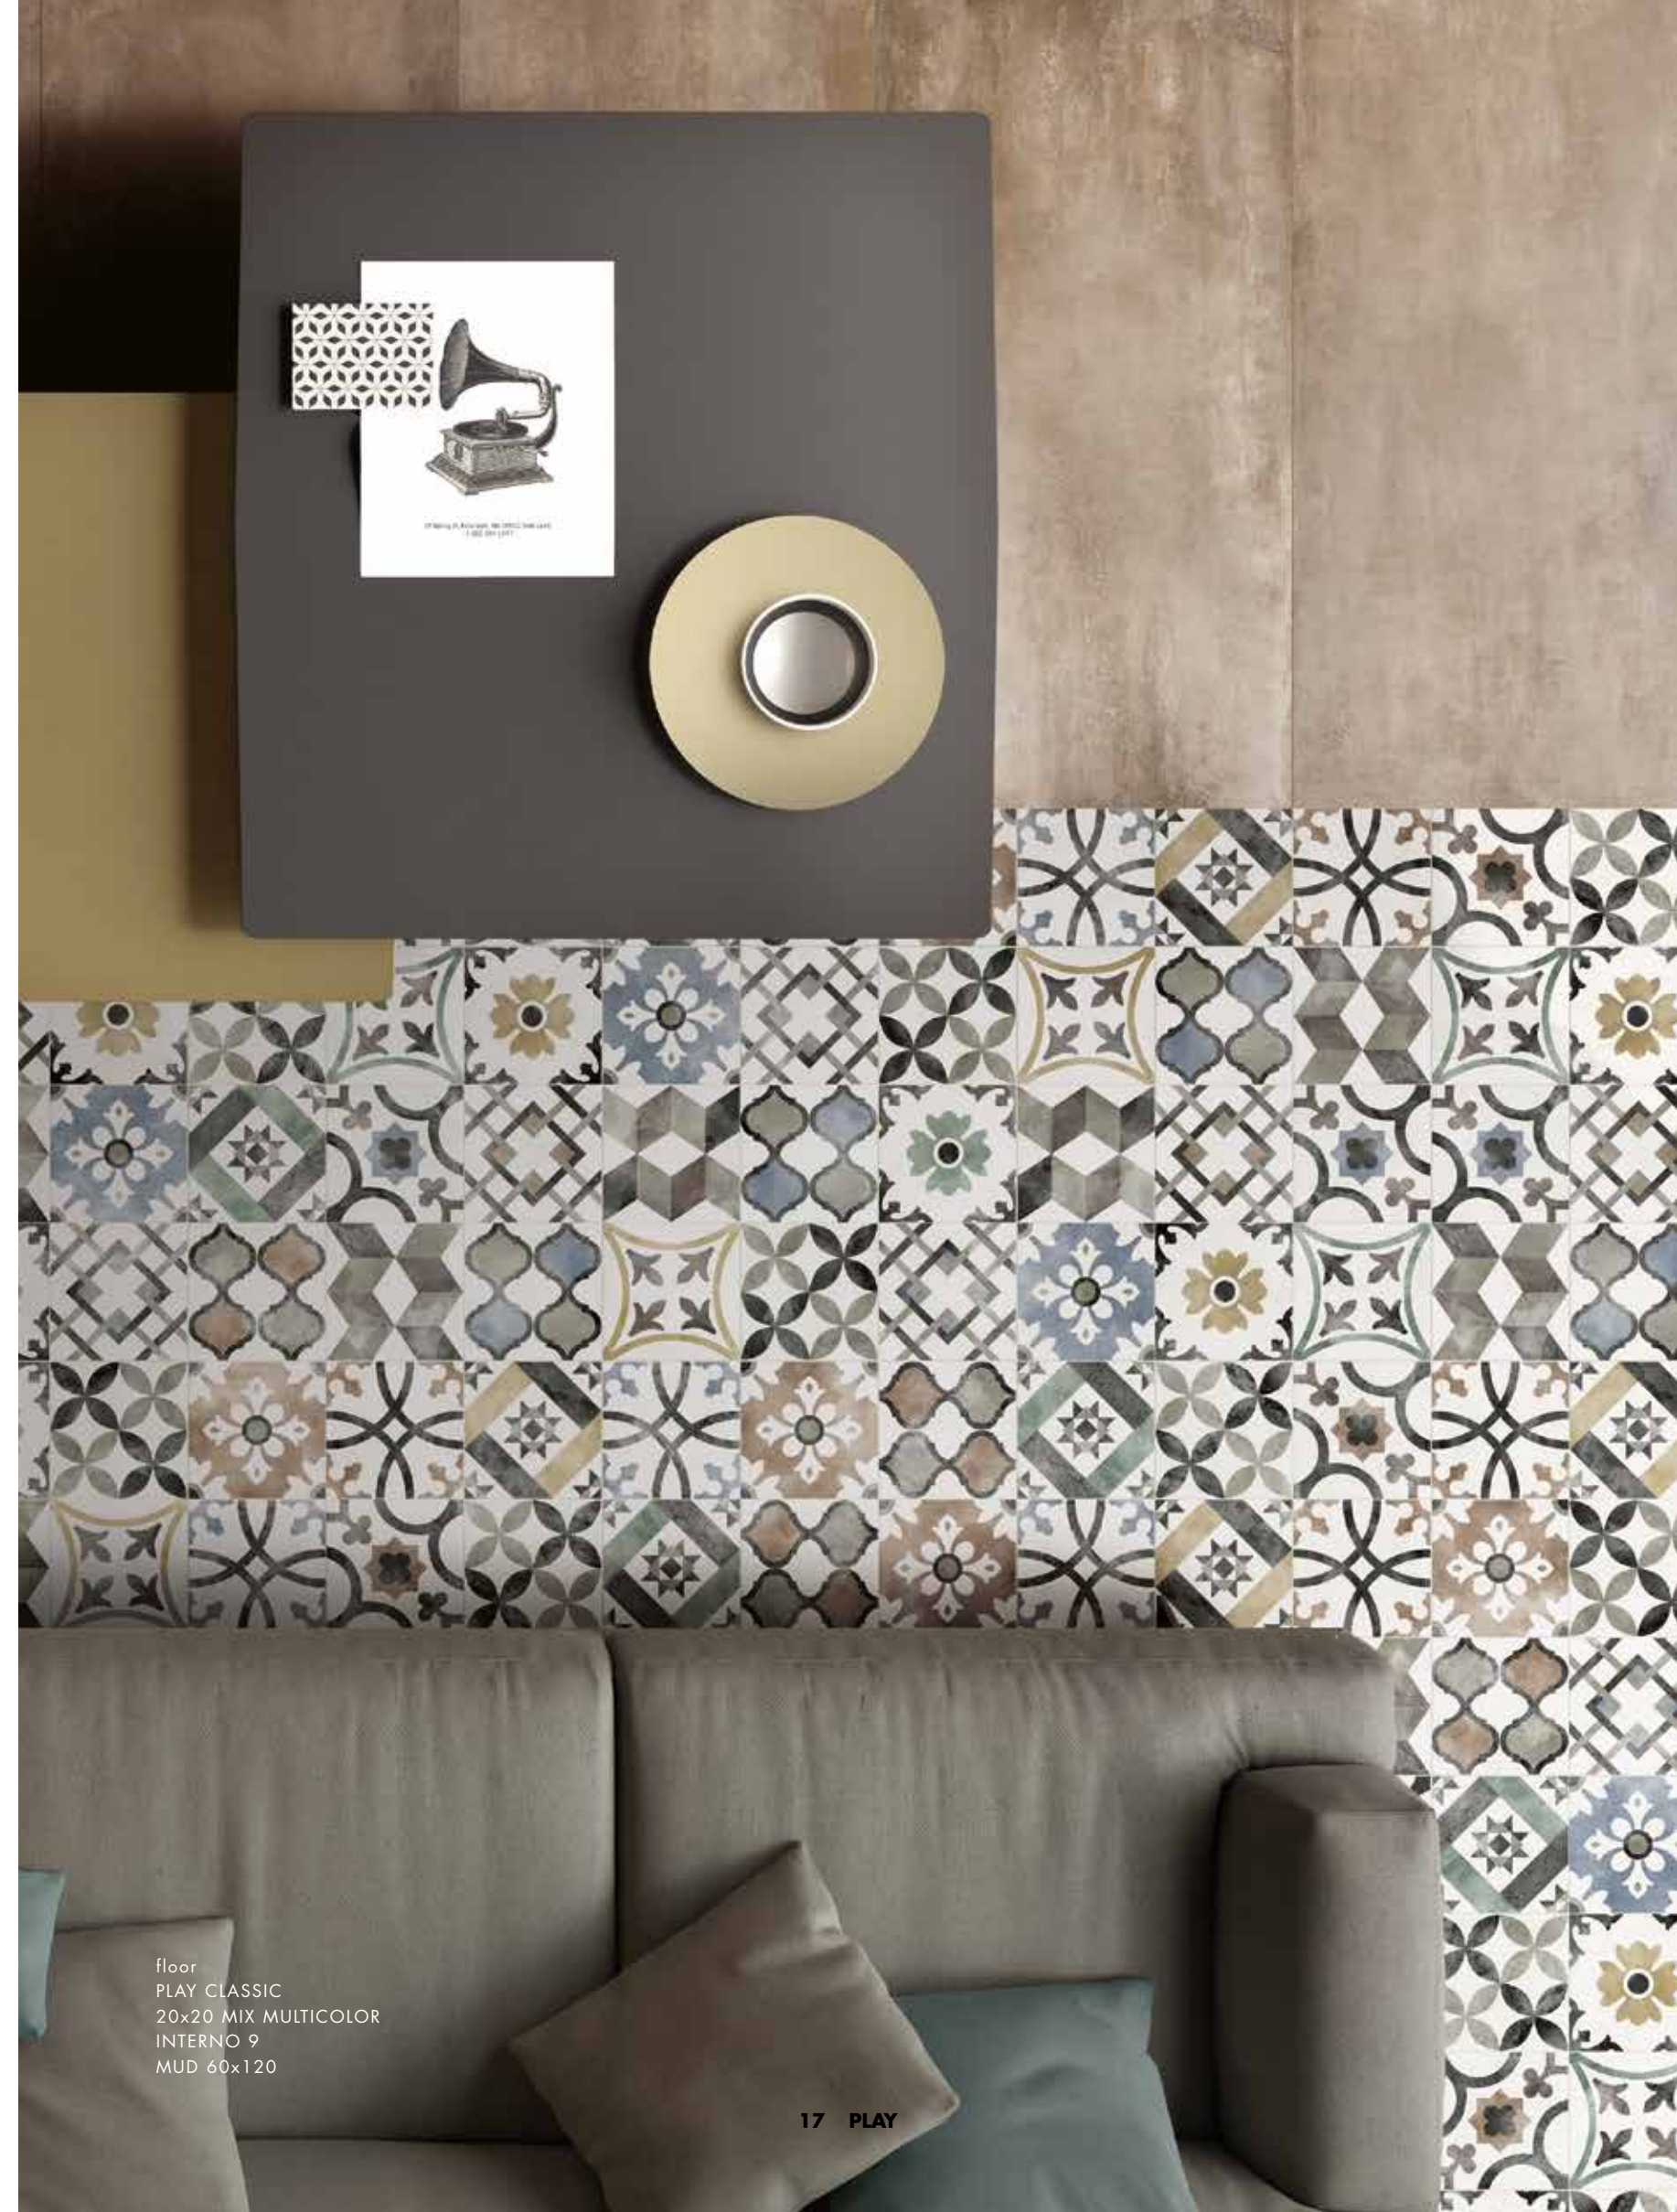

floor
PLAY CLASSIC
20x20 MIX MULTICOLOR
INTERNO 9
MUD 60x120