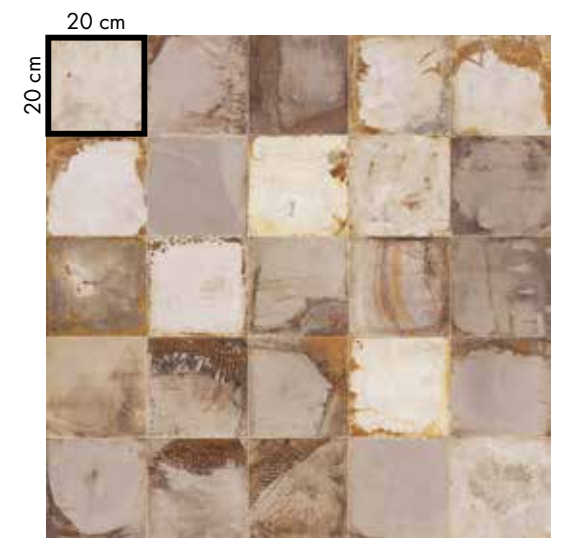

20x20
PLAY OXIDE WHITE
0003493 nat. ☞ 26
F 62,90