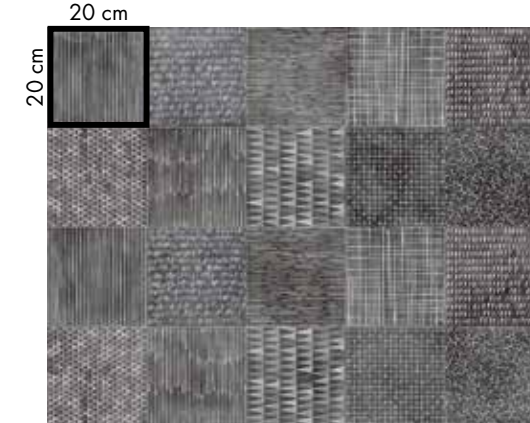

20x20
PLAY ETNO MIX DARK
0003486 nat. ⊕ 26
F 62,90

GRES PORCELLANATO
PORCELAIN TILES