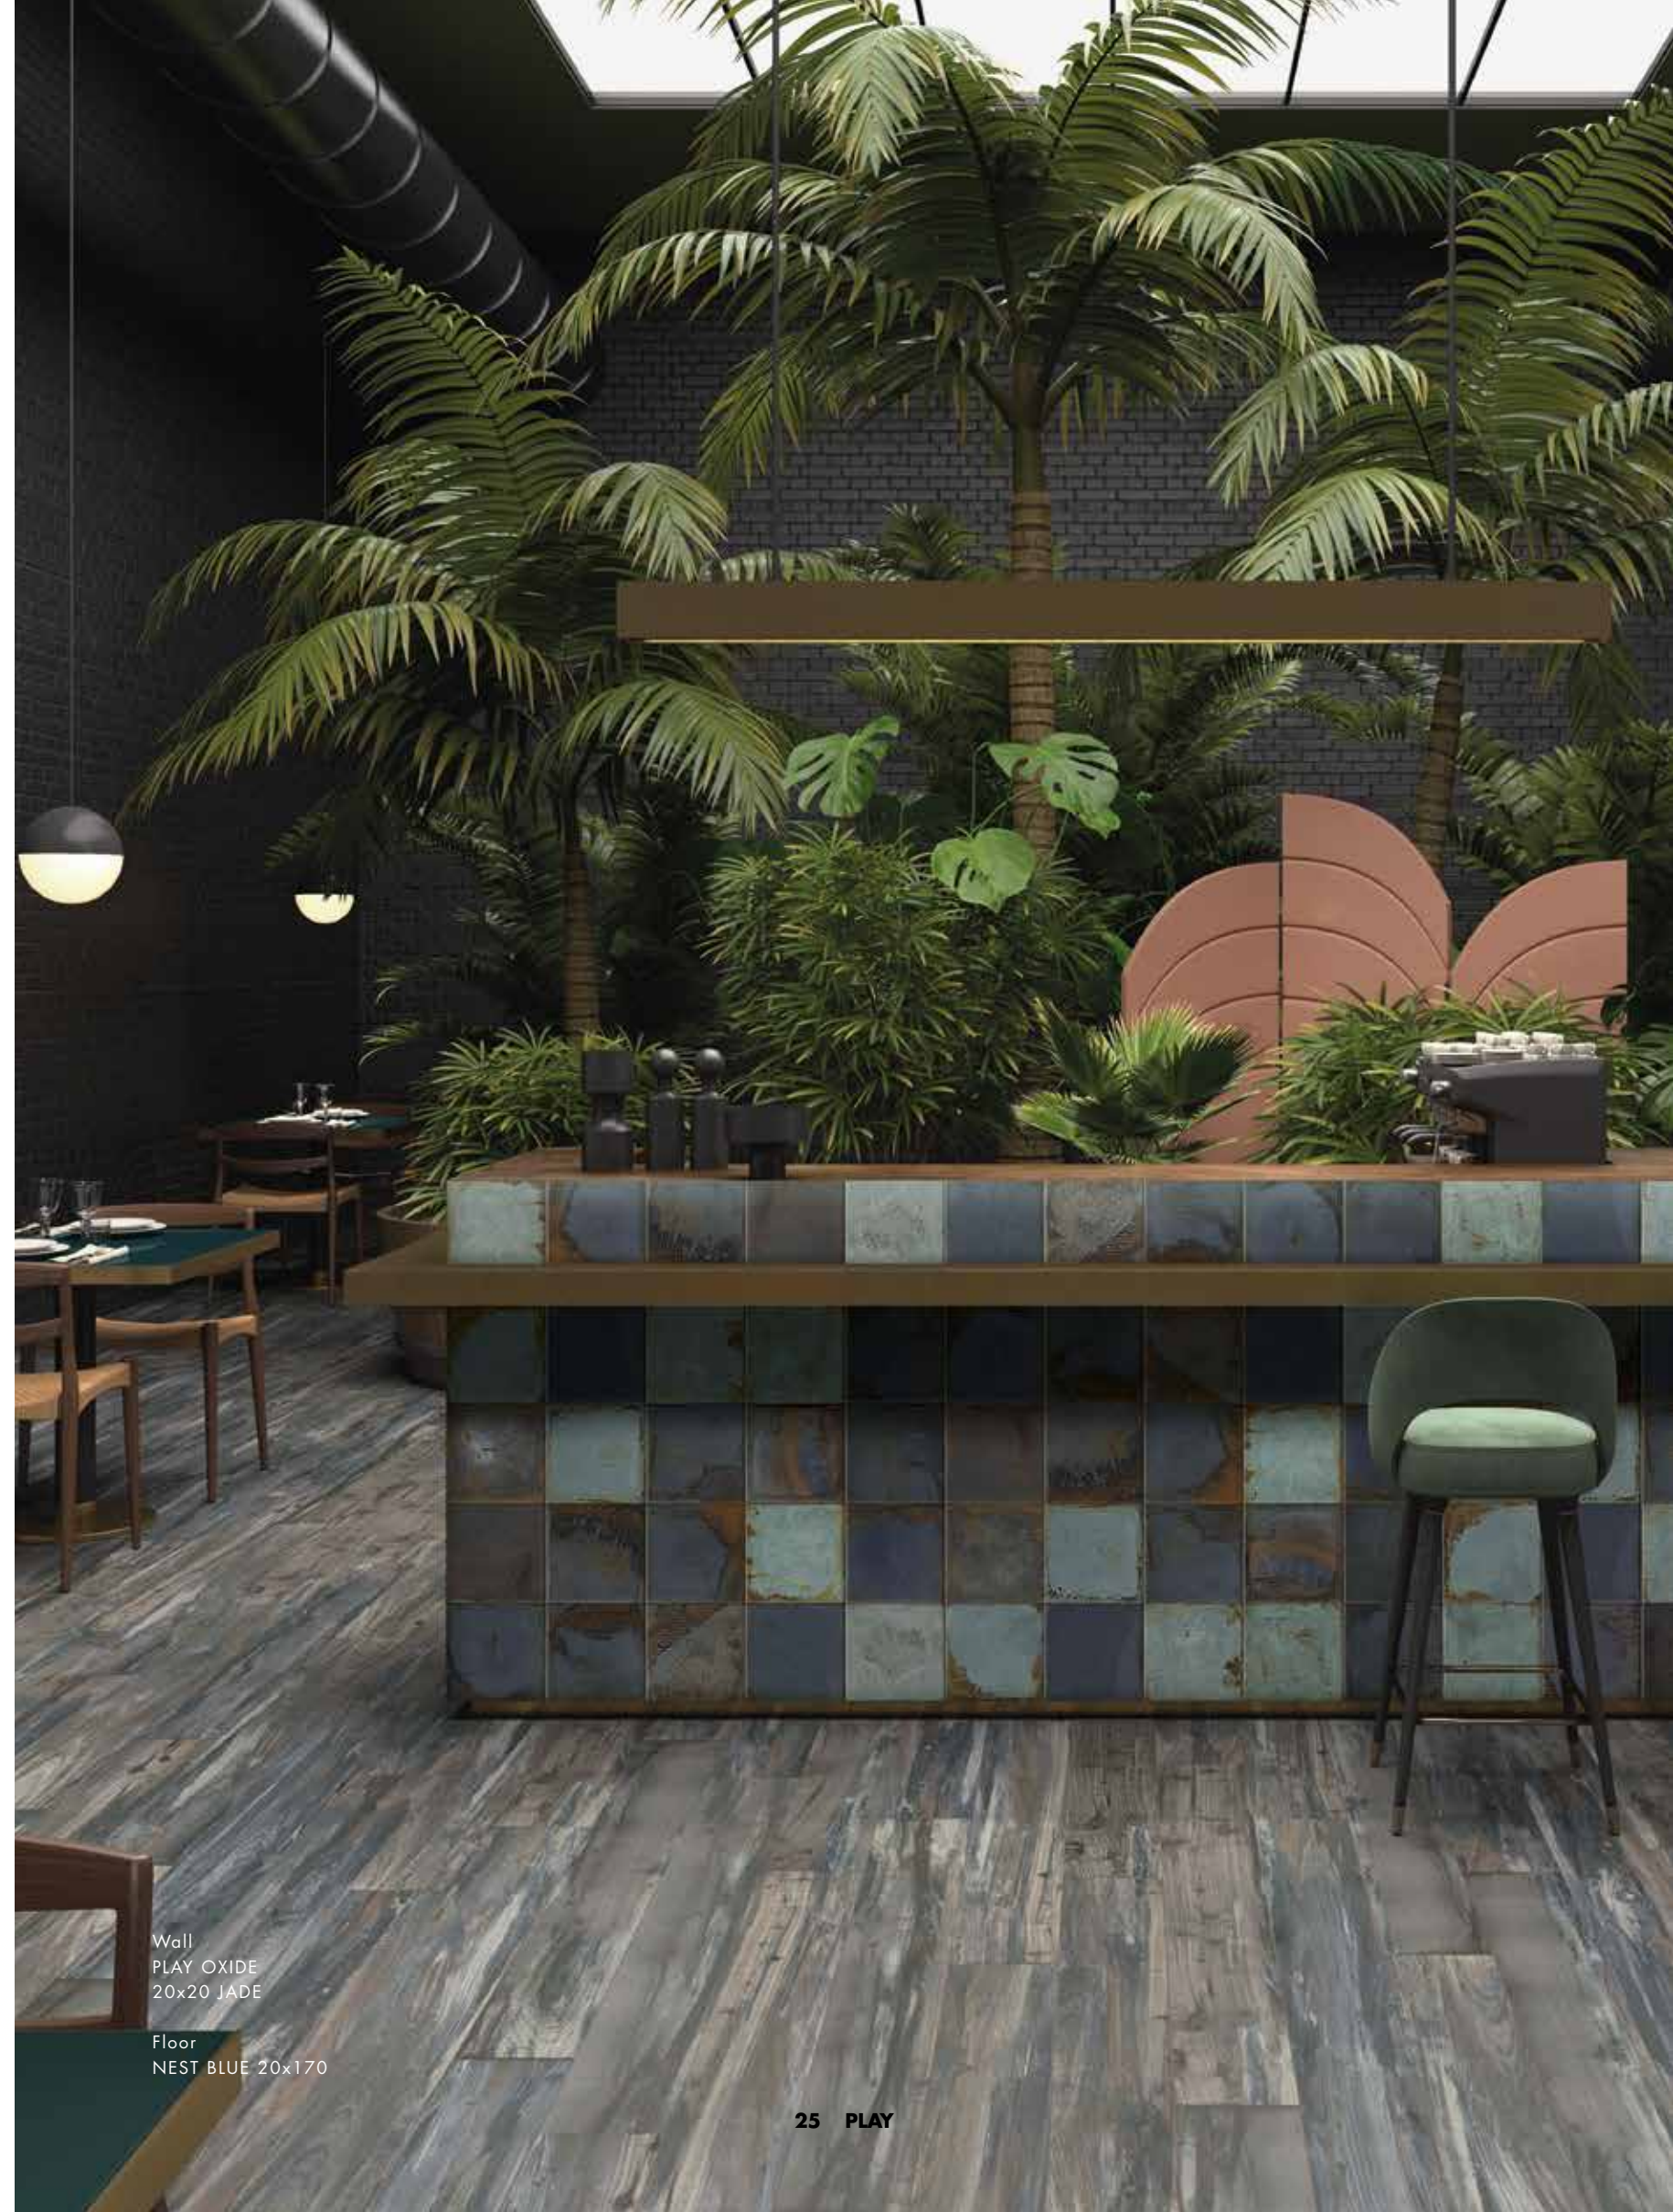

Wall
PLAY OXIDE
20x20 JADE

Floor
NEST BLUE 20x170