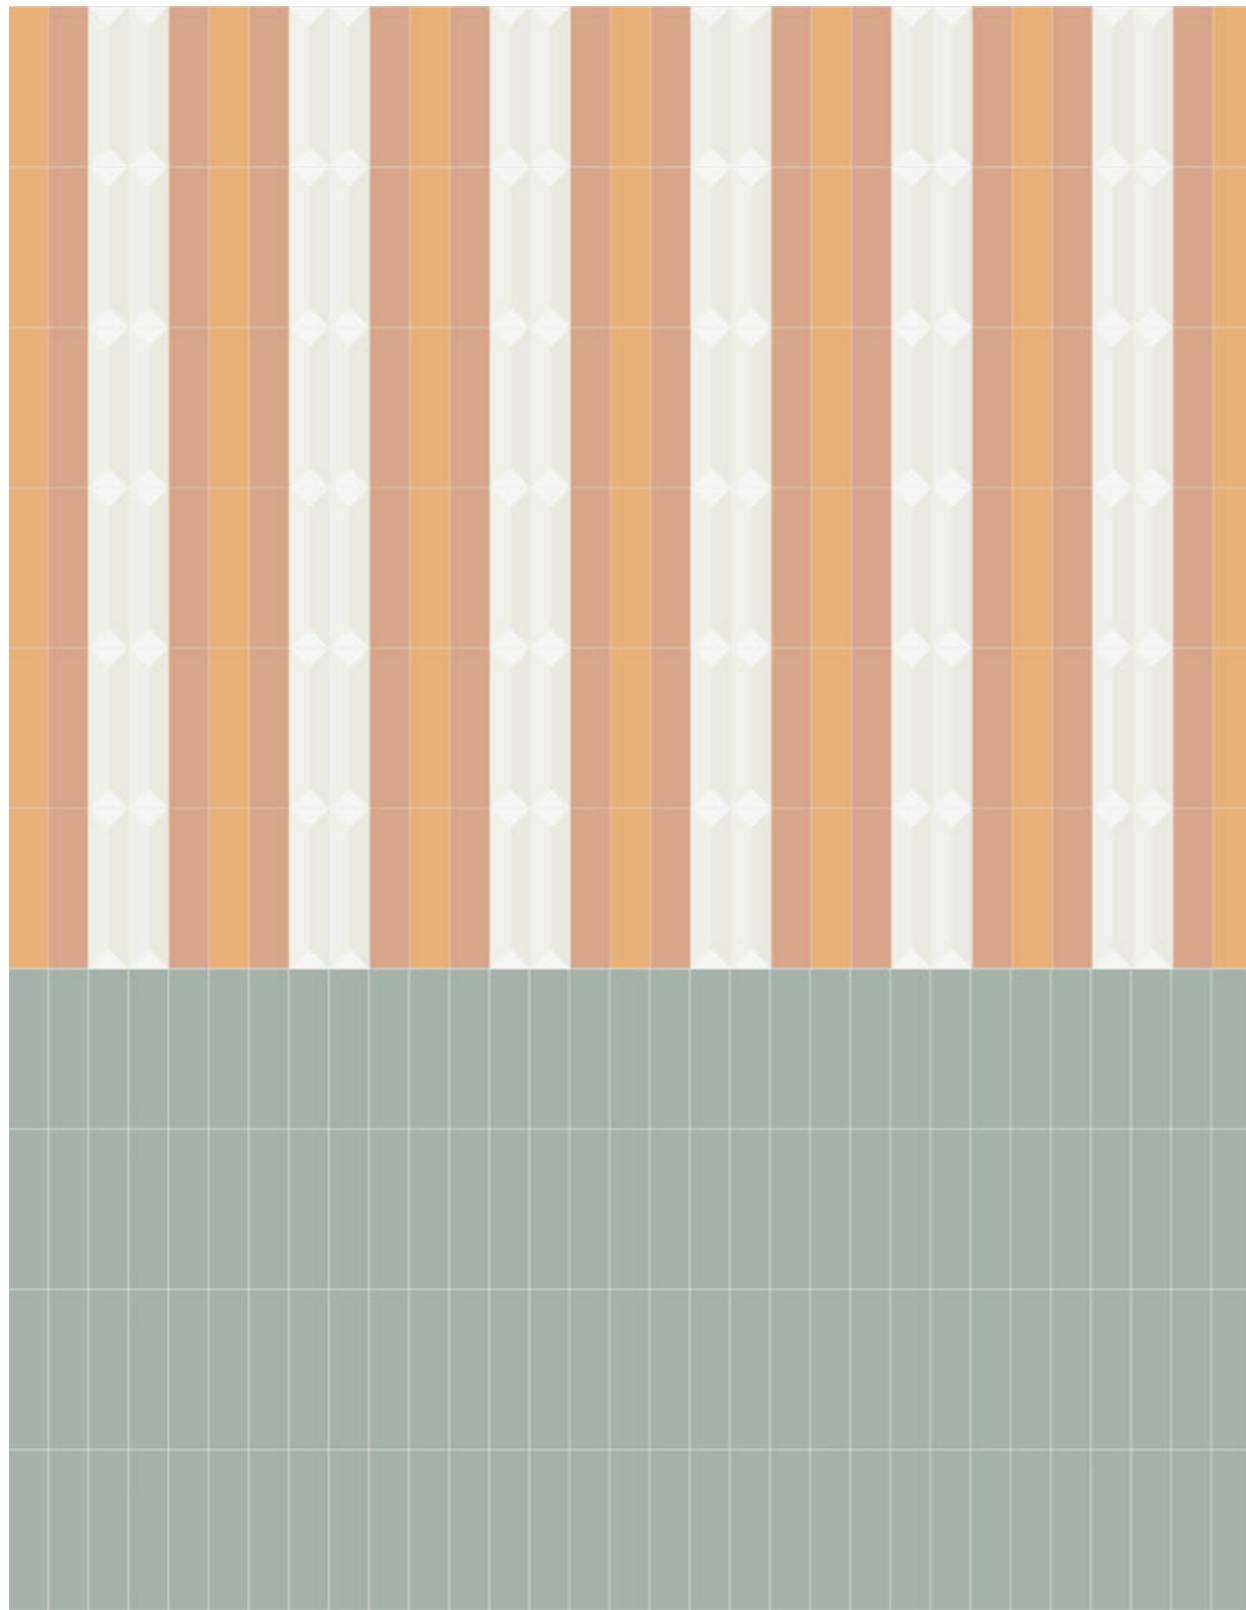

Tangerine_Nude_Raw_Musk

AVAILABLE ON KAPPA CONFIGURATOR