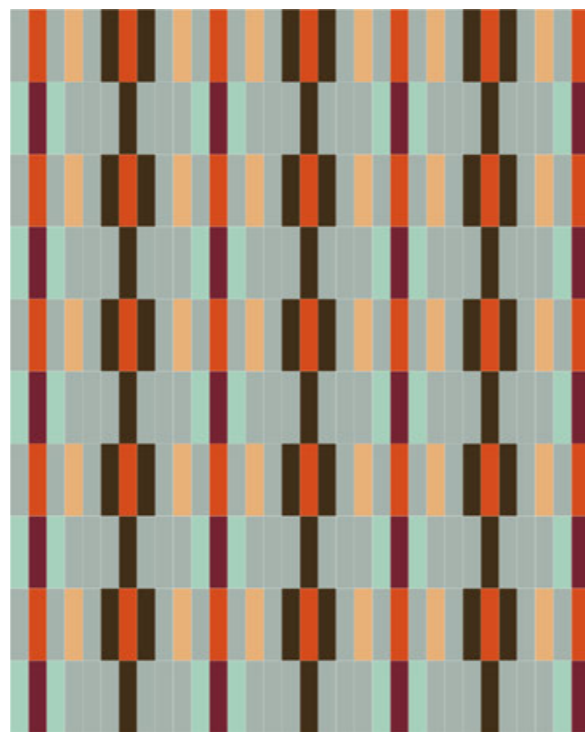

Musk_Lobster_Tangerine_Cacao_Mint_Bordeaux

KAPPA CONFIGURATOR

Kappa è una collezione dalle infinite possibilità realizzative, abbiamo sviluppato un simulatore con 16 differenti schemi di posa, volutamente scelti a trama ripetibile per poter dimostrare come può cambiare la resa di un singolo pattern modificandone solo il colore del prodotto e dello stucco. Facilmente accessibile attraverso il nostro sito web, all'interno della collezione Kappa, oppure digitando su internet kappa.41zero42.com, si potrà personalizzare il modello selezionato, con conteggio finale automatico del numero di pezzi, scatole, metri quadrati e sfrido necessario a realizzare la propria composizione. Il conteggio sarà della metratura richiesta, avendo inserito precedentemente le dimensioni che si vogliono ottenere, ma l'area massima visualizzabile di posa sarà di 500x280 cm – base x altezza. Inoltre potrai visionare gli ultimi 41 schemi realizzati precedentemente.

Kappa is a collection with an infinite range of possibilities, that's why we have developed a simulator with 16 different laying patterns, deliberately chosen with repeatable patterns in order to demonstrate how the performance of a single pattern can be changed through the simple modification of the color of the product and the grout. You can easily access it through our website, as part of the Kappa 41 collection, or by typing kappa.41zero42.com on the internet. Thanks to the simulator, you can customize the selected model with an automatic final count of the number of pieces, boxes, square meters, and scrap needed to make your composition. The count will be of the required square footage, having previously entered the dimensions you want to obtain, but the maximum viewable area of laying will be 500x280 cm - base x height. Furthermore, you will be able to see the last 41 schemes previously realized.