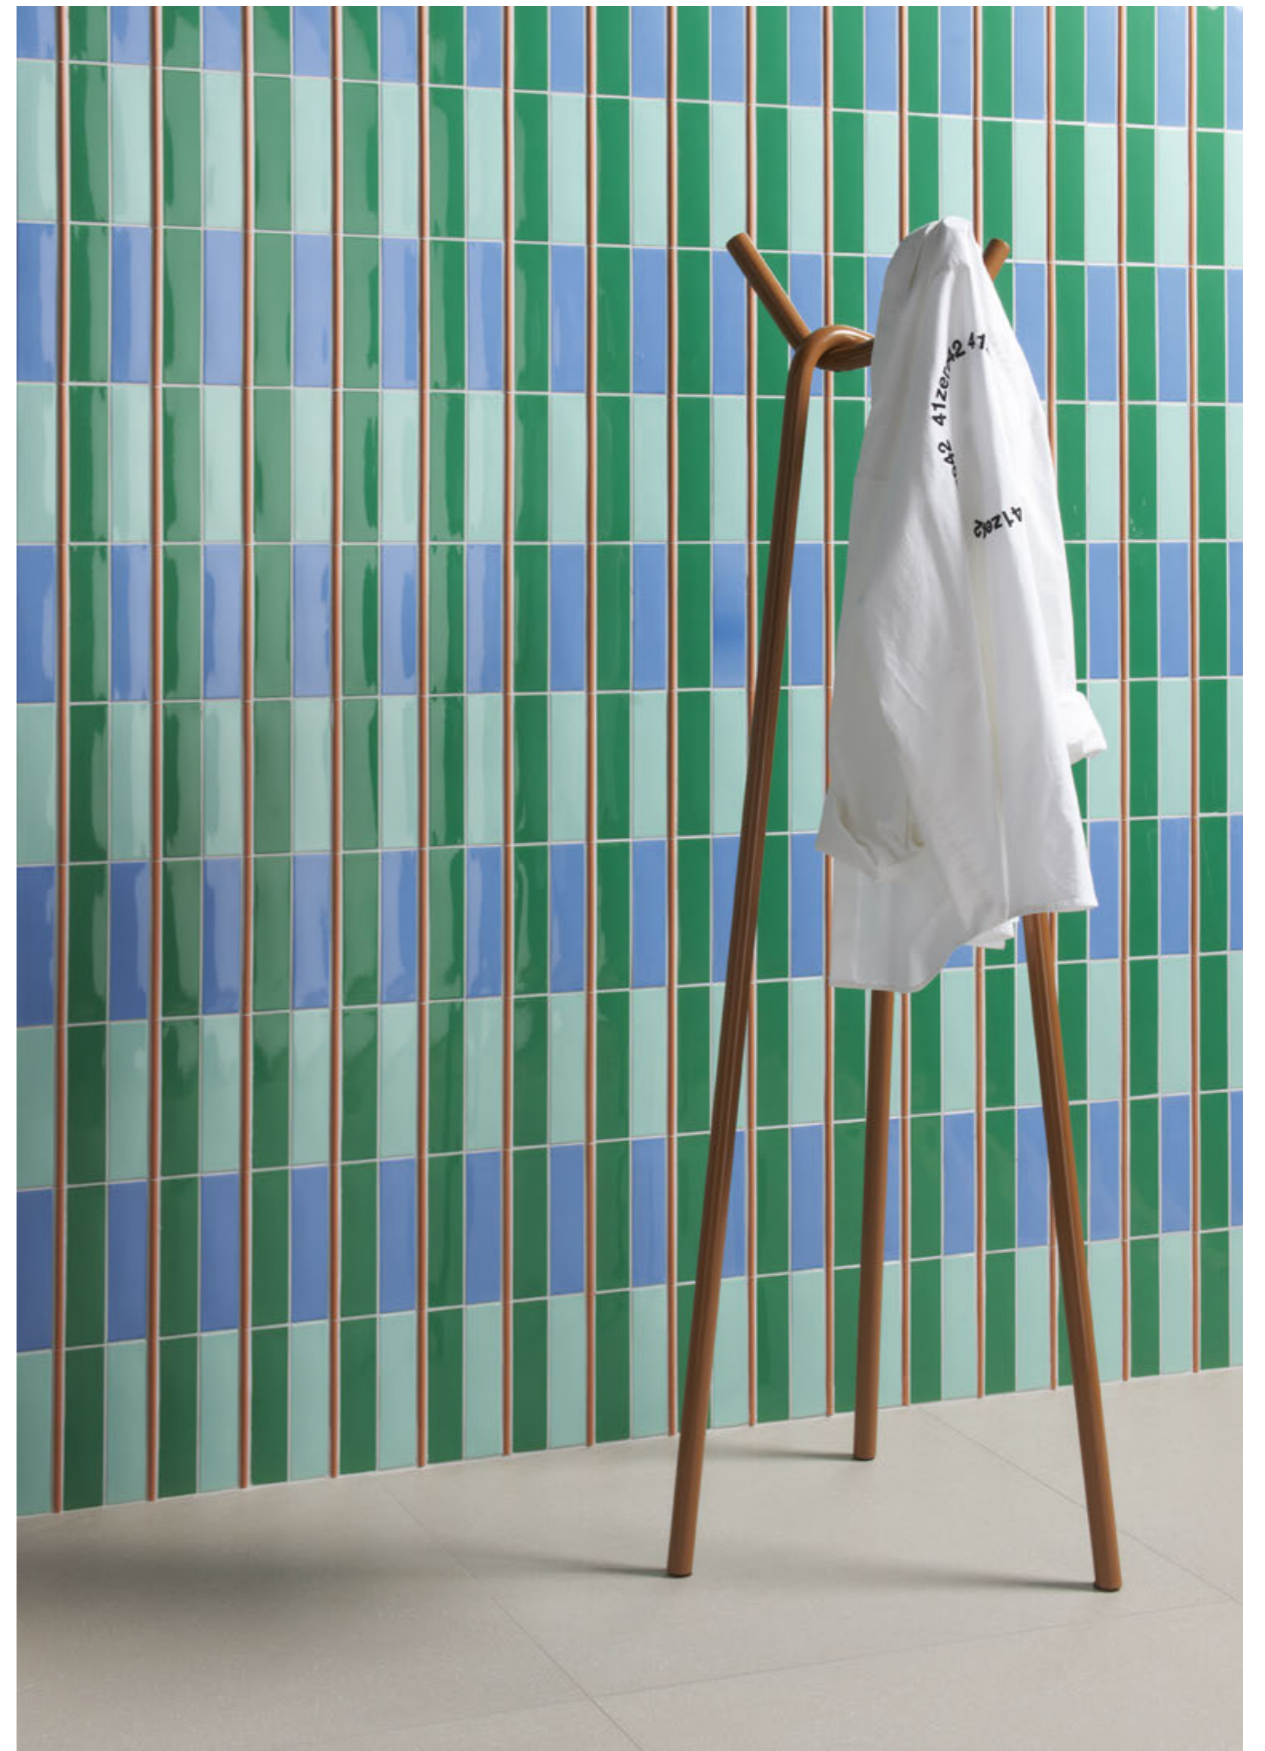

↑ Wall Kappa Mint / Green / Tuareg 5x20 2"x8" / Matita Cotto 1,1x20 7/16"x8" - Floor Cosmo Grigio 80x80 32"x32"