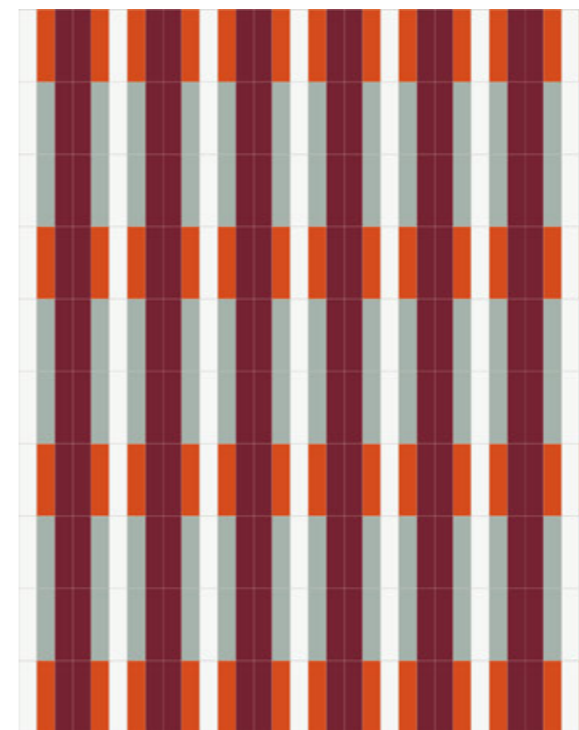

White_Lobster_Bordeaux_Musk