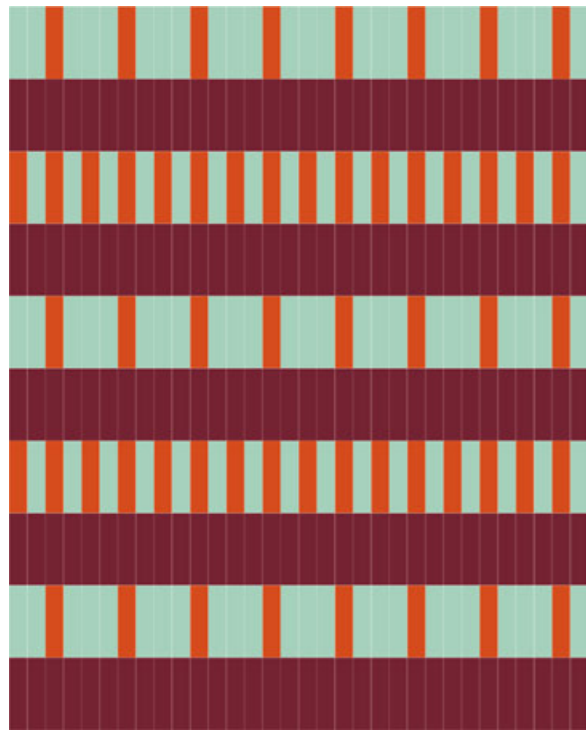

Mint_Lobster_Bordeaux