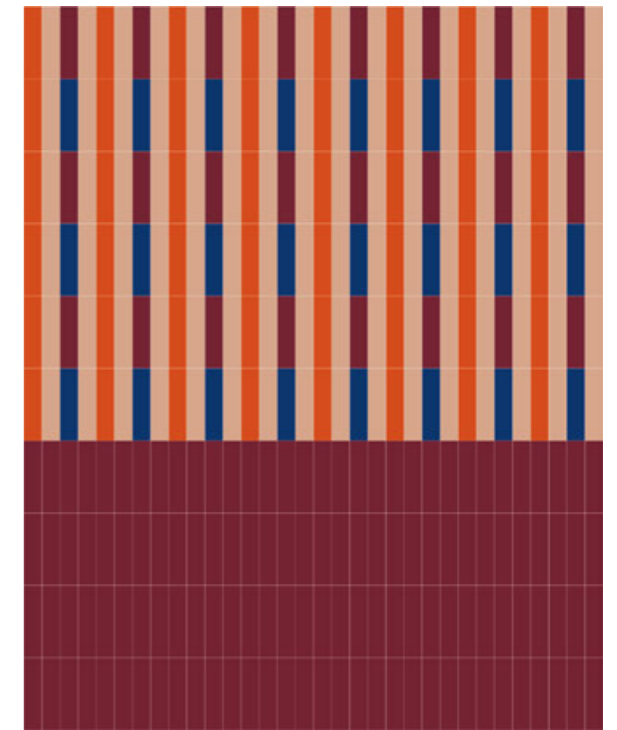

Lobster_Nude_Bordeaux_Ocean