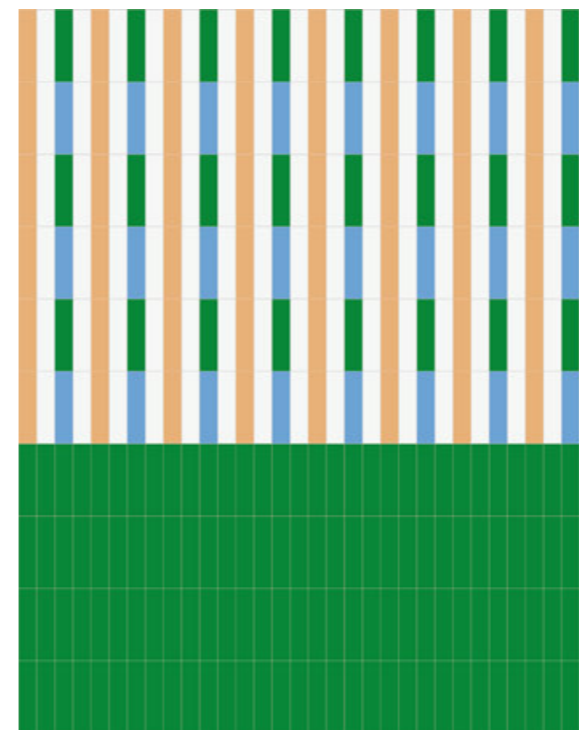

Tangerine_White_Green_Tuareg