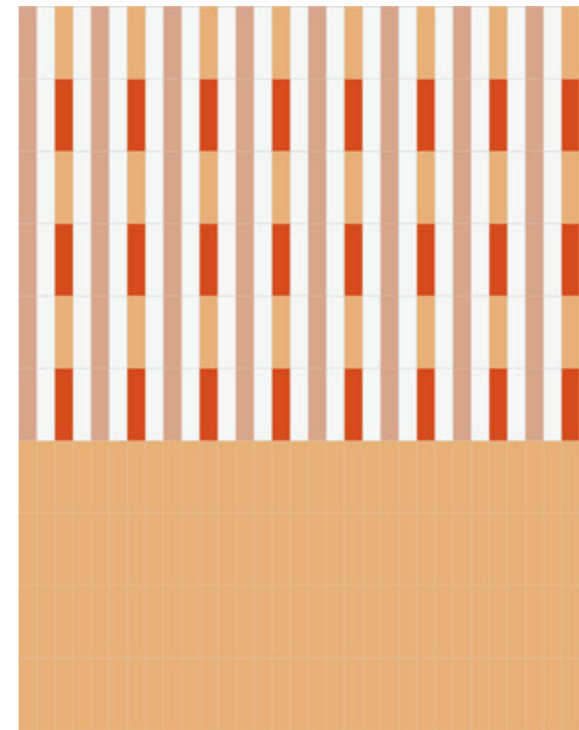

Nude_White_Tangerine_Lobster