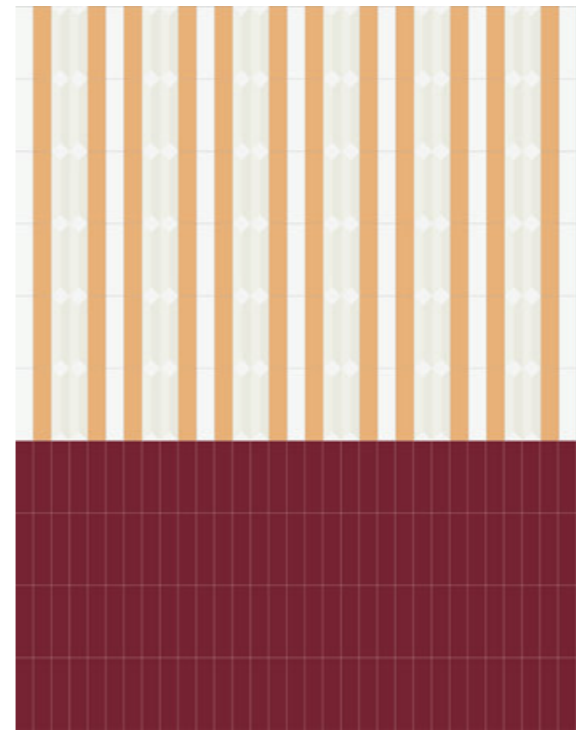

White_Tangerine_Raw_Bordeaux

AVAILABLE ON KAPPA CONFIGURATOR