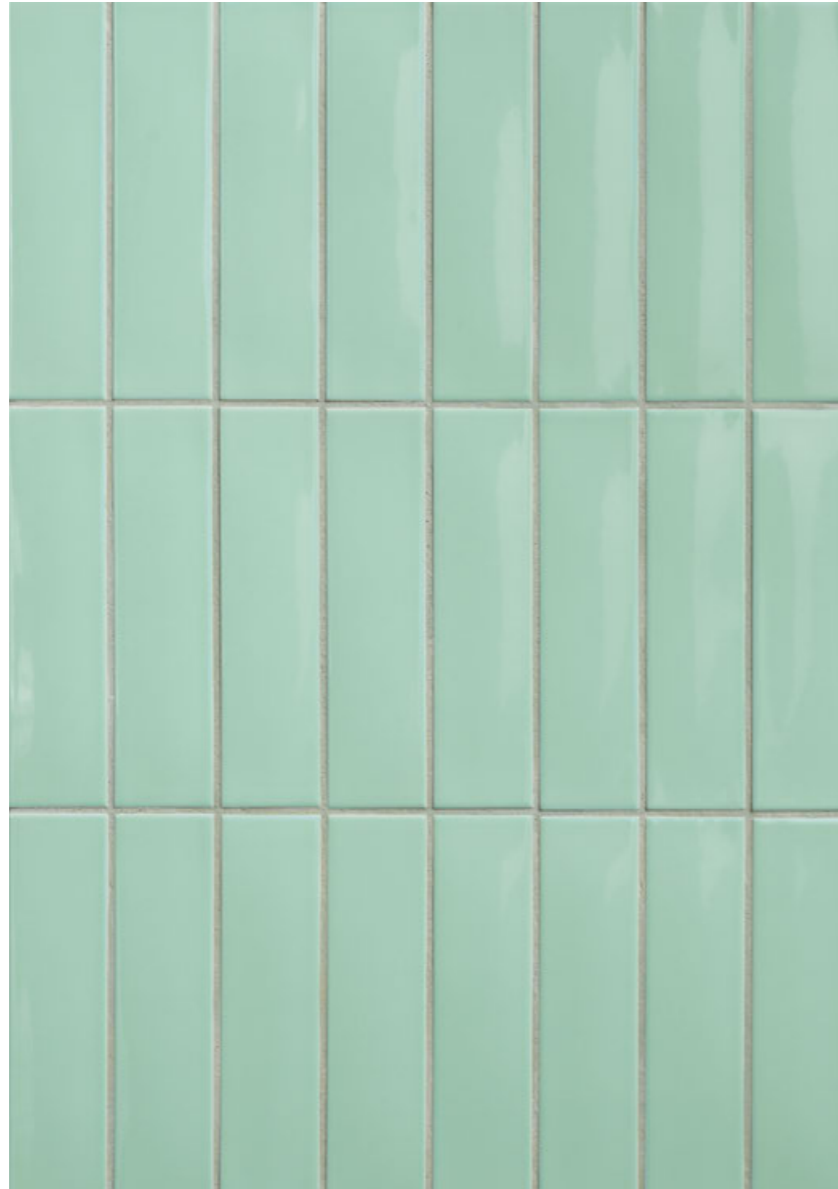

↑ Kappa Mint 5x20 2"x8"
→ Wall Kappa Mint / Cacao / Raw 5x20 2"x8" - Floor Pixel141 03 Coral 11,55x11,55 5"x5"