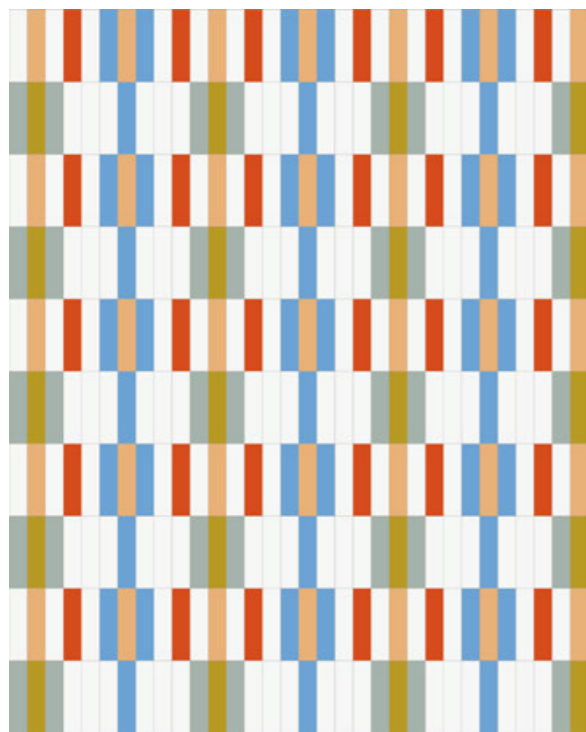

White_Tangerine_Lobster_Tuareg_Musk_Mustard