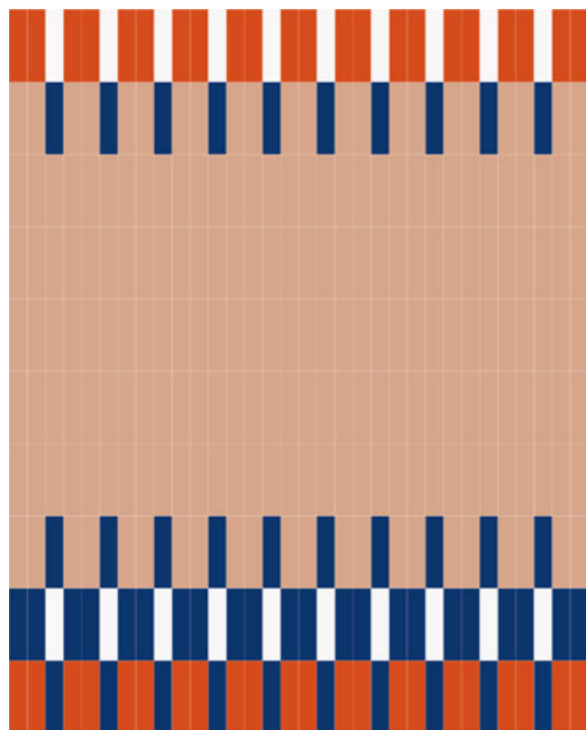

Lobster_White_Nude_Ocean