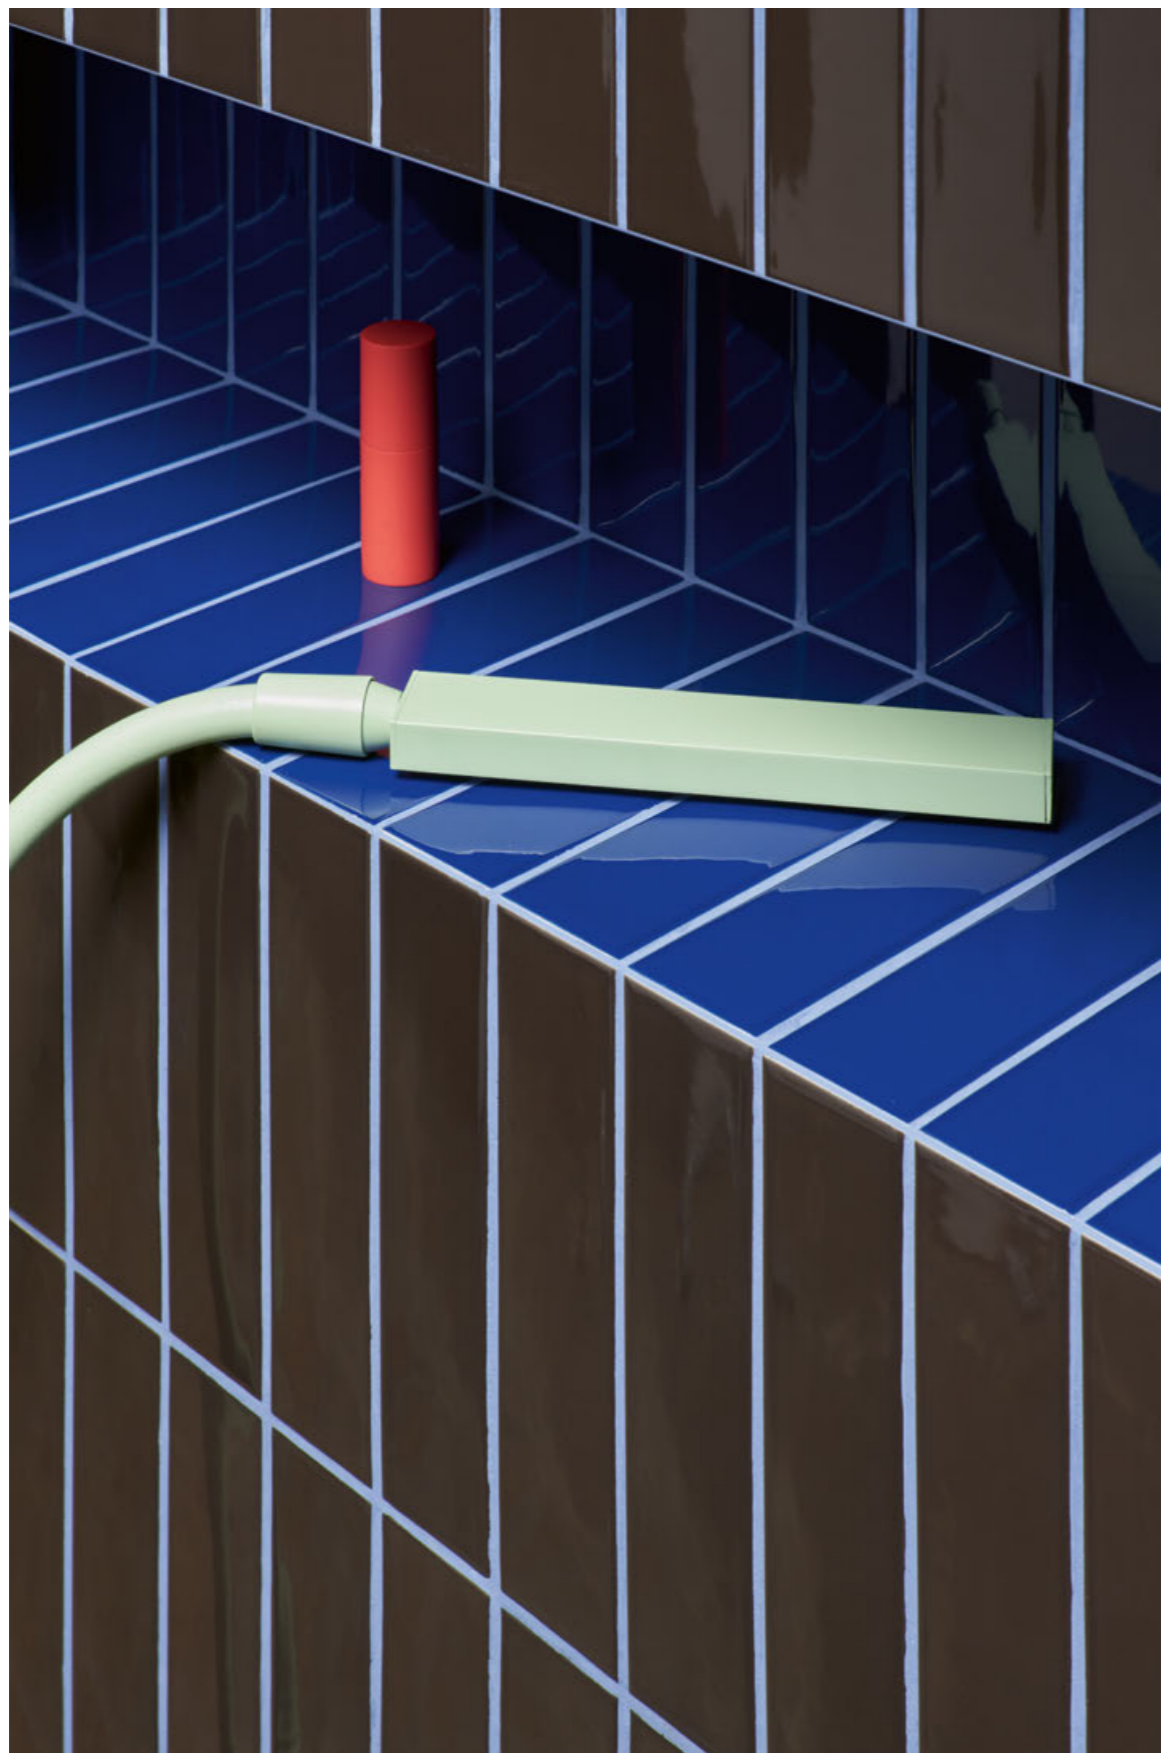

↑ → Kappa Cacao / Ocean 5x20 2"x8"