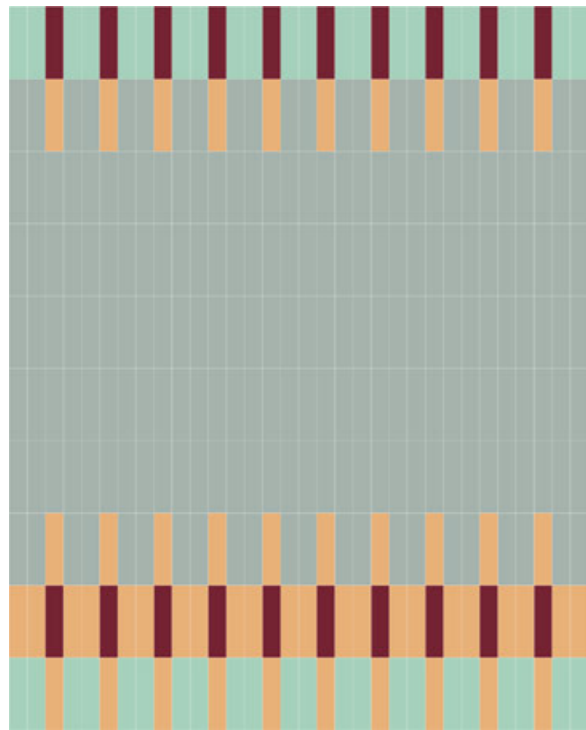

Mint_Bordeaux_Musk_Tangerine