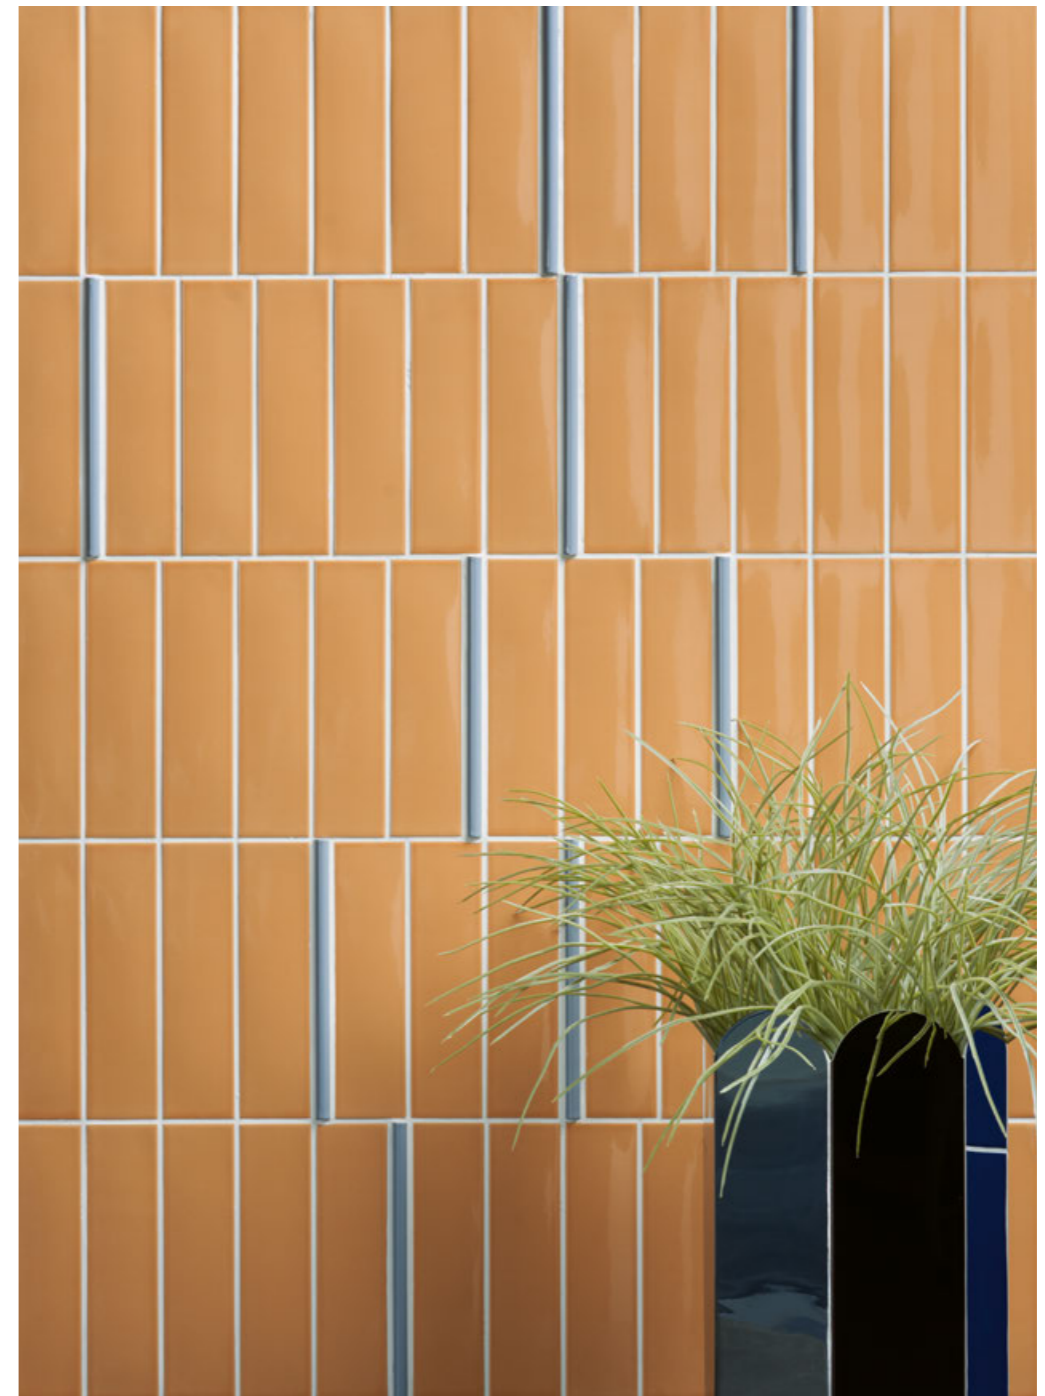

↑ Kappa Tangerine 5x20 2"x8" / Matita Lavander 1,1x20 7/16"x8"