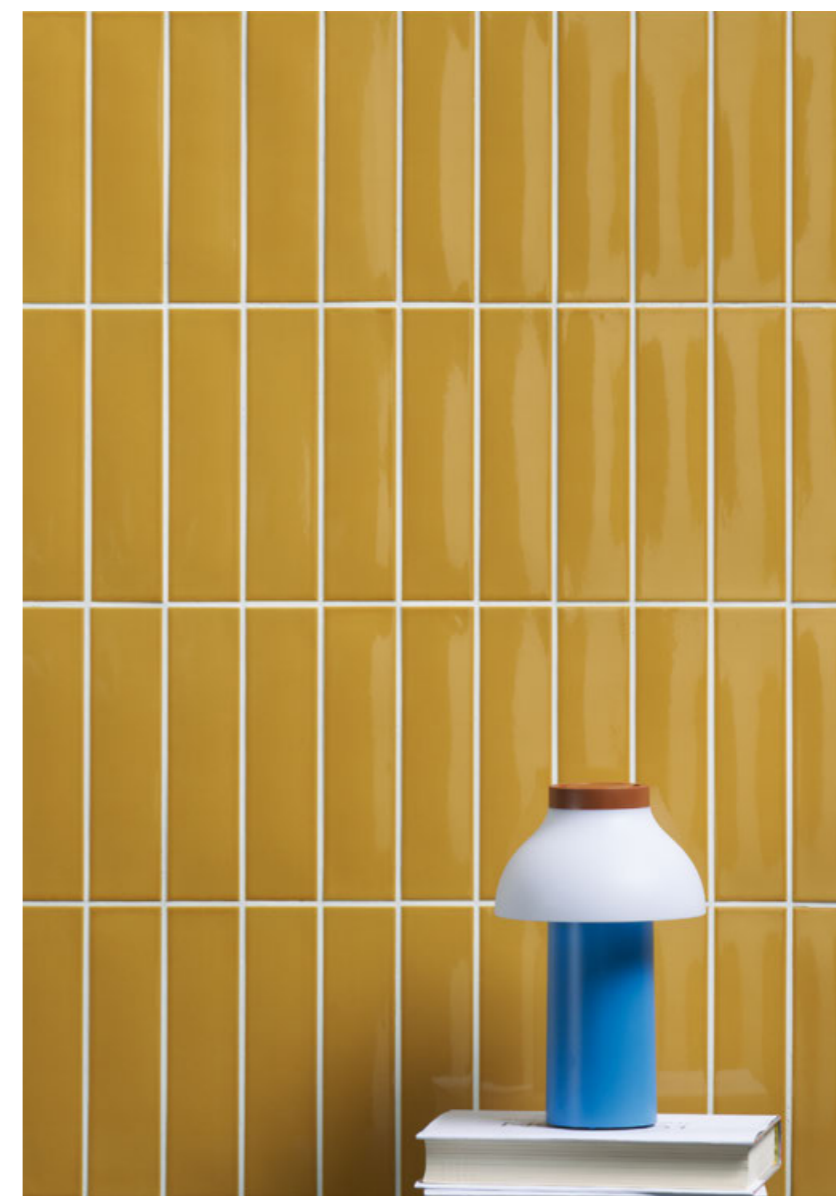

↑ Kappa Mustard 5x20 2"x8"
← Kappa Mustard / Cacao / Nude / Tuareg / Mint / Ocean 5x20 2"x8"