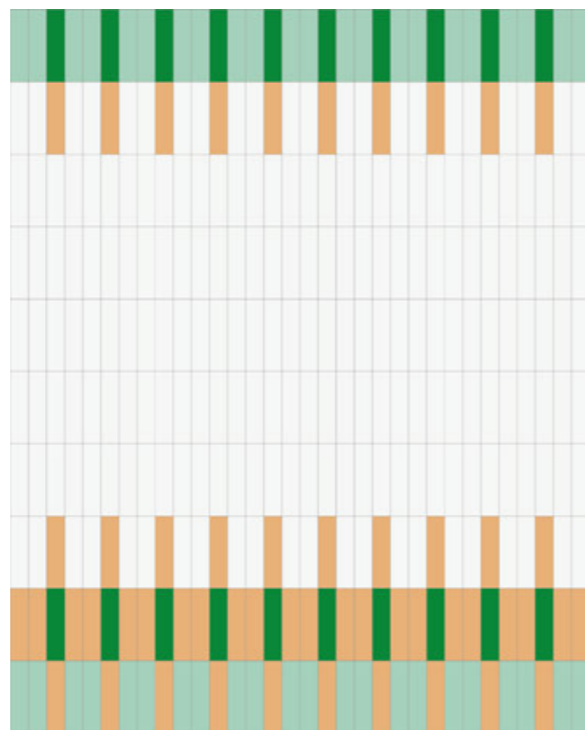

Mint_Green_White_Tangerine