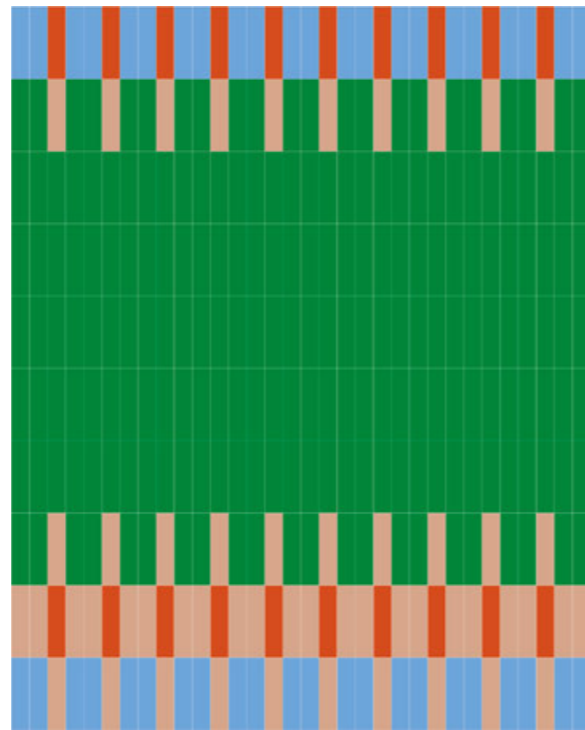

Tuareg_Lobster_Green_Nude