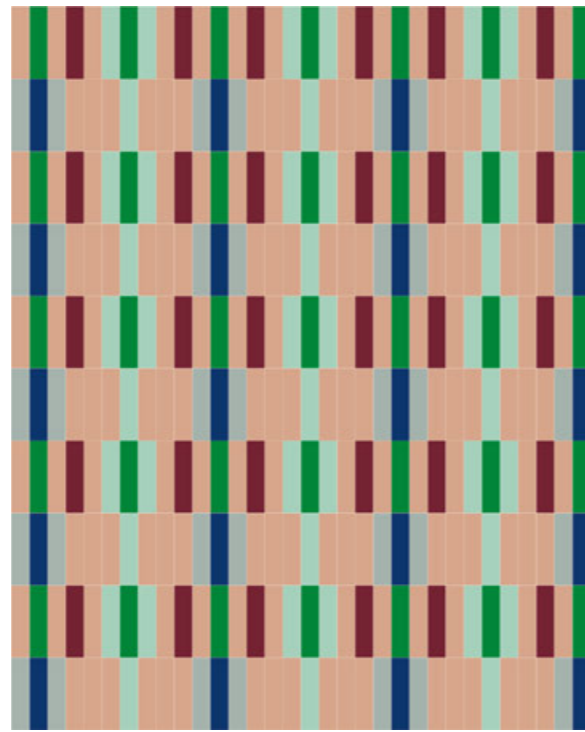

Nude_Green_Bordeaux_Mint_Musk_Ocean