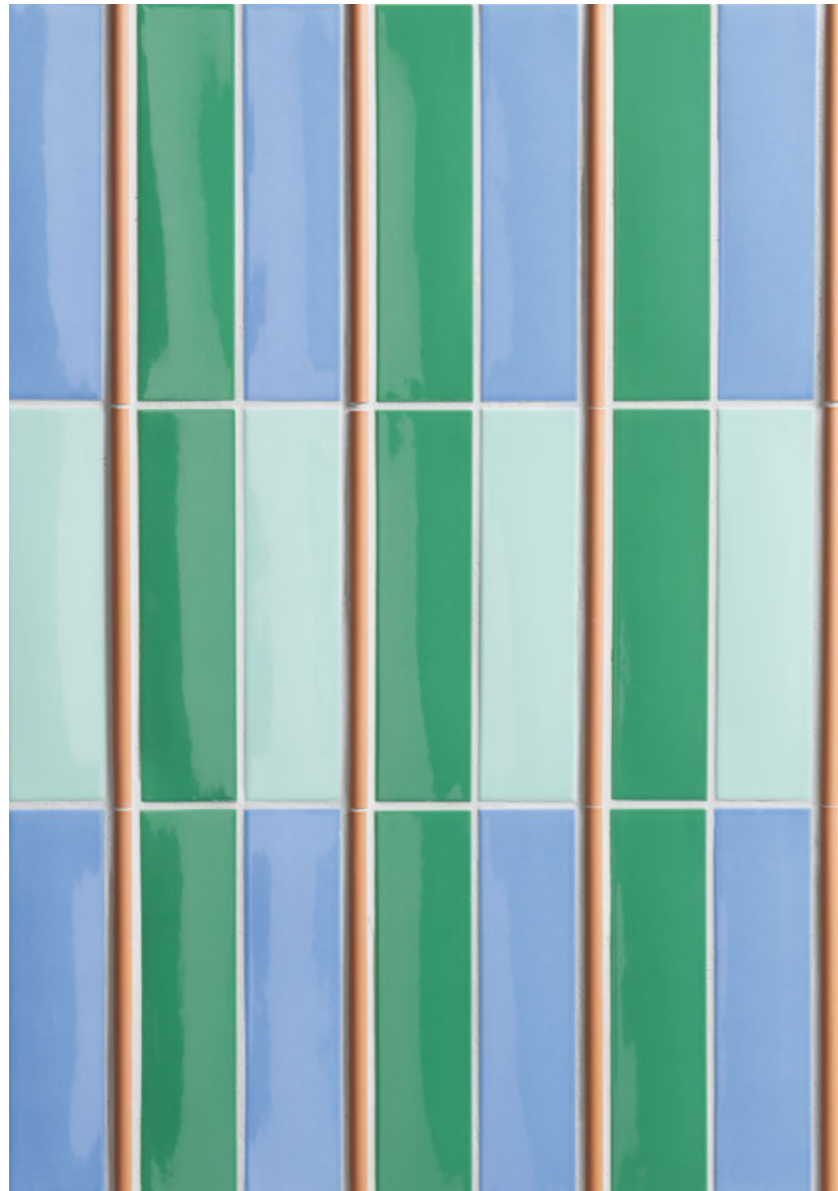

↑ Kappa Mint / Green / Tuareg 5x20 2"x8" / Matita Cotto 1,1x20 7/16"x8"