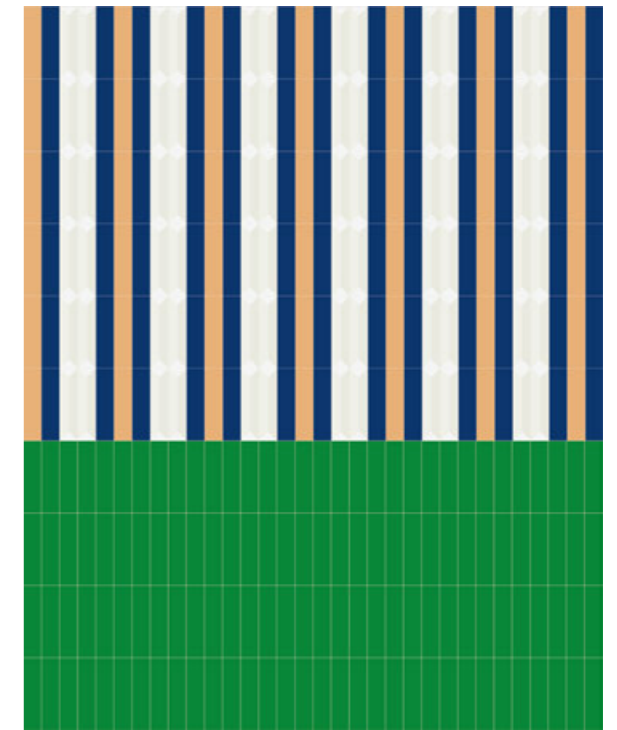

Tangerine_Ocean_Raw_Green