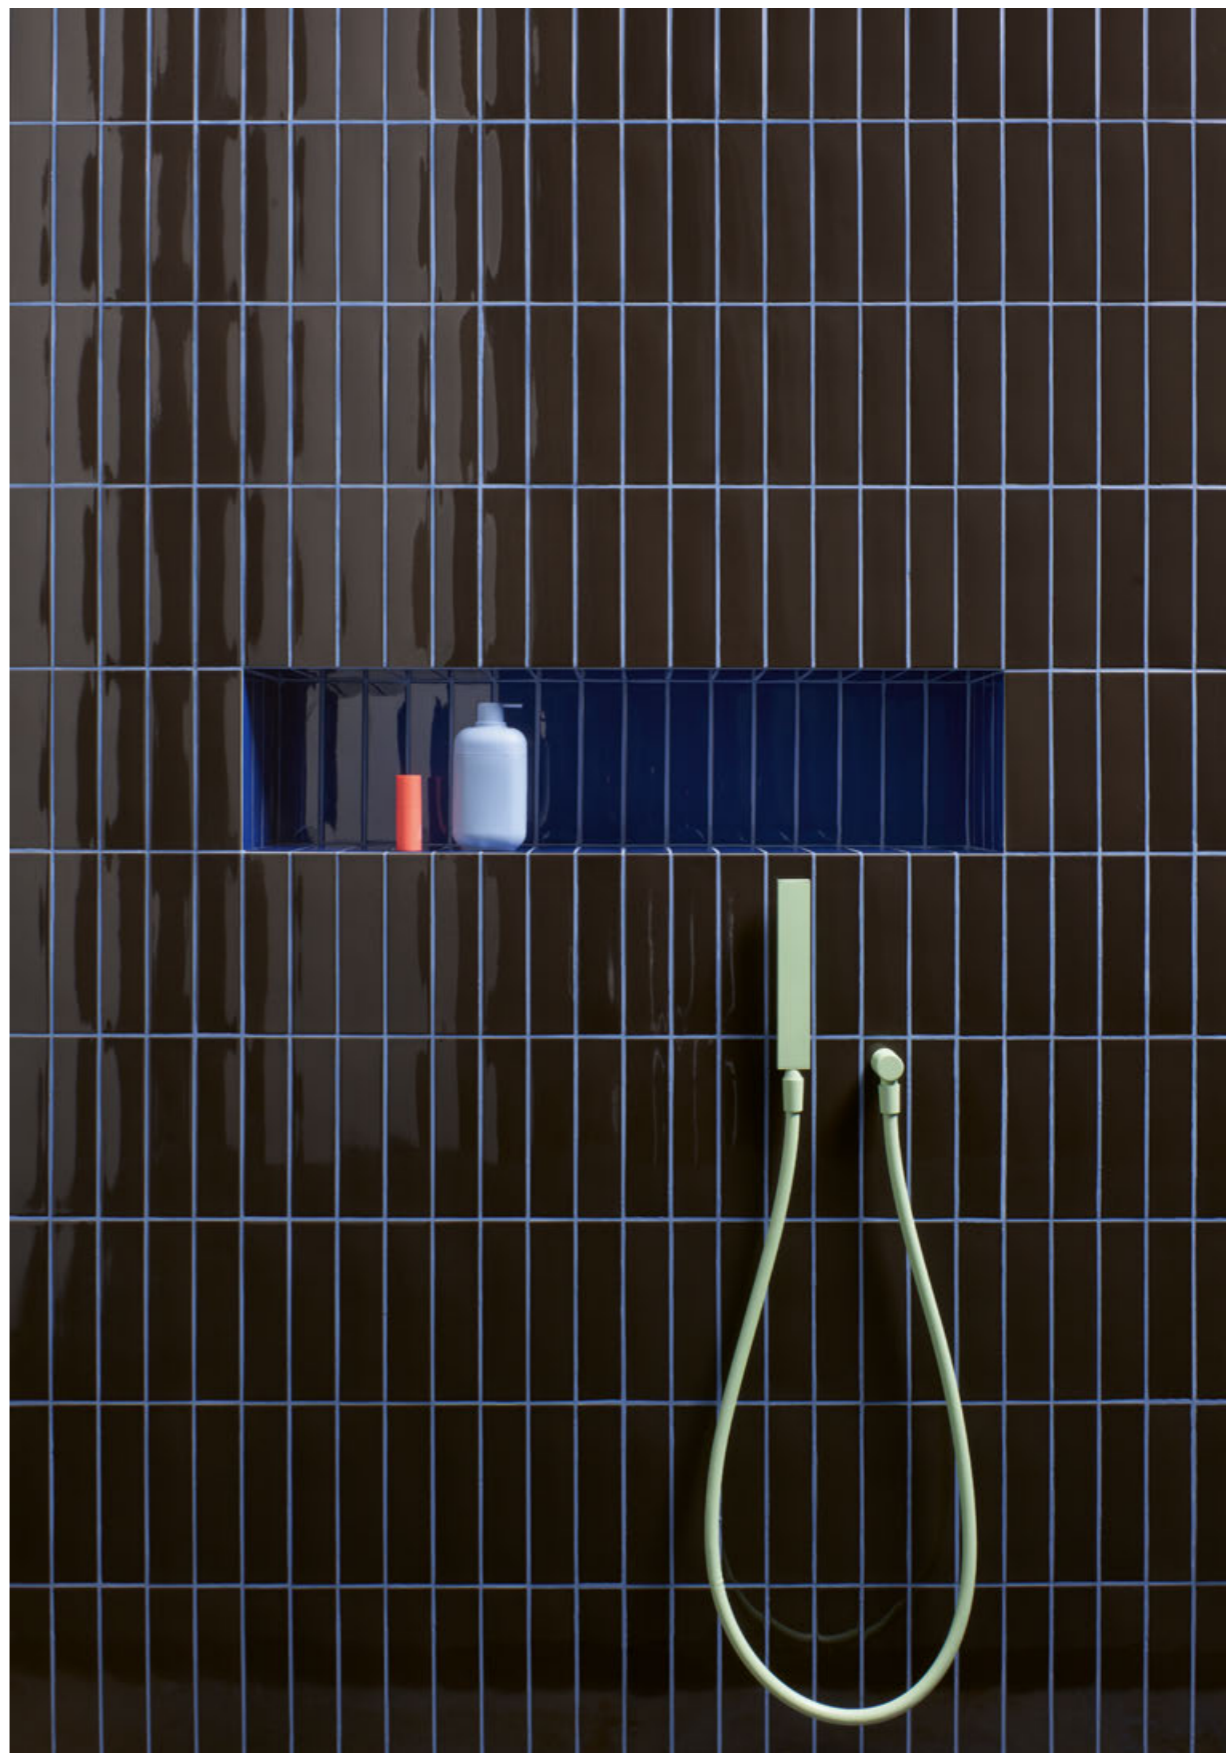

↑ → Kappa Cacao / Ocean 5x20 2"x8"