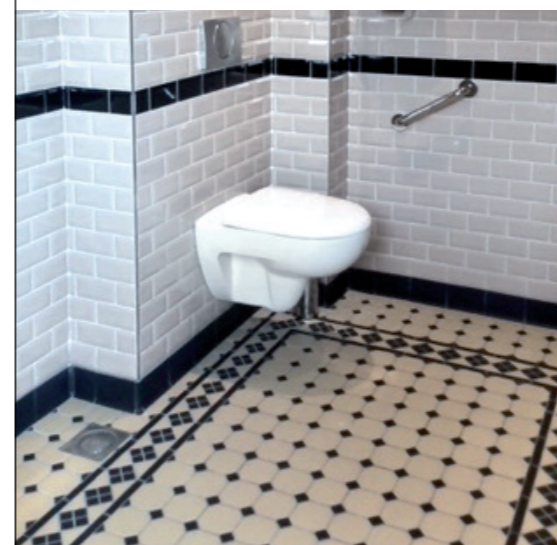

HEXAGON

Tiles 25 x 25 cm
Thickness: 9 mm - 16 pieces/m²

OCTOGON (Full body)

Sheet 30 x 30 cm
Thickness: 8 mm
Box of 14 sheets : 1,26 m² / box

Full body porcelain stoneware is one of the most resistant coverings and as it is a non-slip surface, it can be used anywhere.

It already has all the advantages of glazed porcelain, but it can also be used in high traffic places thanks to its strong resistance. ■

Beautiful, convenient
and wear-free!